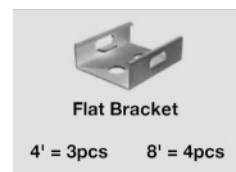

Class II	
ELV	
25W	96W
50W	192W
Driver Sold Separately