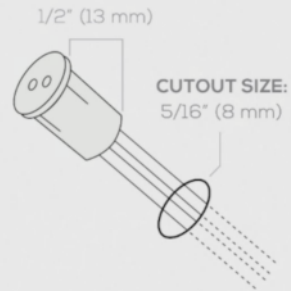

Door Sensor

Cabinet and pantry lighting made easy and completely hands free with our Door Sensor, the smallest millwork sensor on the market.

AKG-DOR