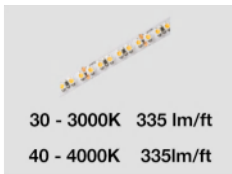

Class II	
ELV	
25W	96W
50W	192W

Driver Sold Separately