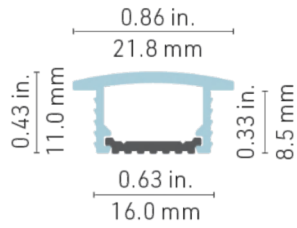

5100 SERIES KITS

The 5100 consists of an aluminum heatsink base inserted into a flexible recessed lens with gripping sides. It allows for a very simple installation, with the assembly inserted into the recess and staying in place due to the gripping ribbed lens sides. The 5/8" wide and 3/8" deep recess is a direct fit for North American cabinetry, closet, or mural applications, besides being economical and providing lighting without hot spots.