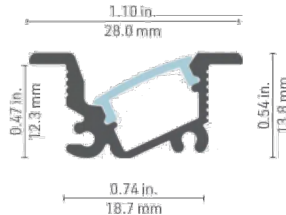

5450 SERIES KITS

The 5450 is a compact recessed LED lighting profile for cabinetry and other wood furnishing projects, directing the light beam at a 25-degree angle from the normal, which allows you to light the cabinet contents from the edge.