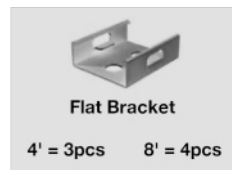

Great for under cabinet lighting. A rounded profile especially designed to conceal mounting hardware and wires, the 1690 can serve well for under cabinet lighting, or on any other surface as a mural fixture.