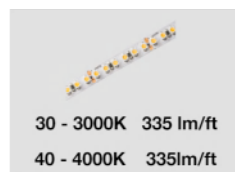

## 1650 SERIES KITS

The 1650 profile is your best choice for product display. It offers lighting at a 30-degree angle, so you can cover all of the items on your shelves or racks and bring them centerstage. The smooth curved profile adds an extra accent in style. Use it with a clear lens to maximize the light output, or with an Optiflex or Opal lens for no hot spots from any angle\*.