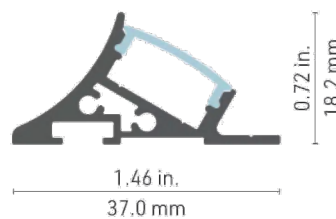

1650 SERIES KITS

The 1650 profile is your best choice for product display. It offers lighting at a 30-degree angle, so you can cover all of the items on your shelves or racks and bring them centerstage. The smooth curved profile adds an extra accent in style. Use it with a clear lens to maximize the light output, or with an Optiflex or Opal lens for no hot spots from any angle*.