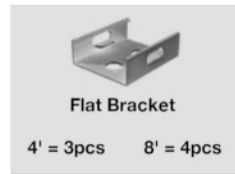

Class II	
ELV	
25W	96W
50W	192W

Driver Sold Separately