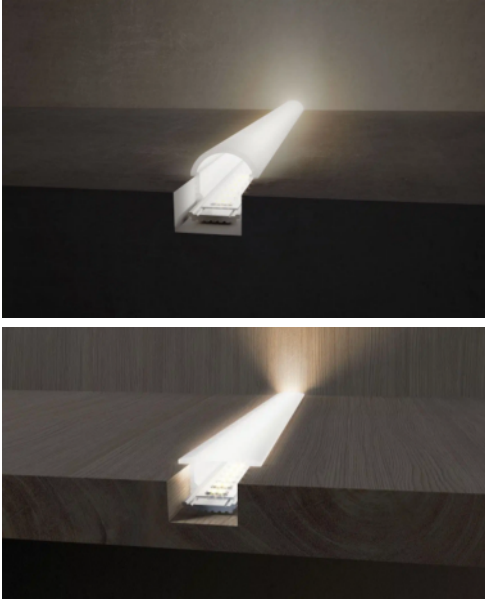

5100 SERIES KITS

The 5100 consists of an aluminum heatsink base inserted into a flexible recessed lens with gripping sides. It allows for a very simple installation, with the assembly inserted into the recess and staying in place due to the gripping ribbed lens sides. The 5/8" wide and 3/8" deep recess is a direct fit for North American cabinetry, closet, or mural applications, besides being economical and providing lighting without hot spots.

Class II	
ELV	
25W	96W
50W	192W
Driver Sold Separately