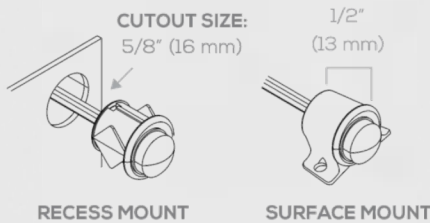

Proximity Sensor

Guide your way in the middle of the night without having to feel around for wall switches with our remote mounted Proximity sensor.

AKG-PIR