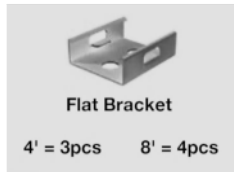

## 1100 SERIES KITS

This profile is the thinnest of the 1000 series being only 6mm thick and 18.7mm wide and is compatible with most of our LED strips. Perfect for tight spots, it will be very discreet and will stand out.