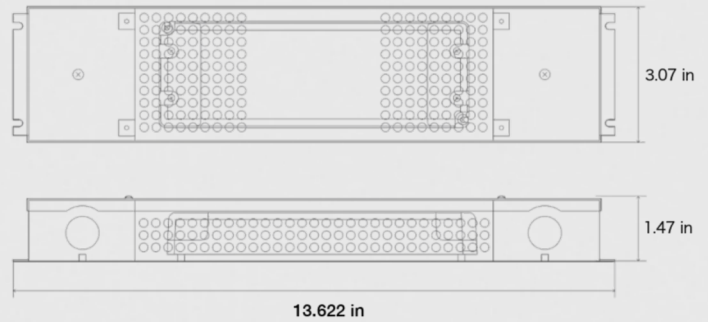

24V-25W ELV Driver LM42425-05

24V-25W | Dimmable ELV-MLV | Class 2.. Universal AC input 100-130VAC. Output constant voltage. Enclosed in a surface mountable DRBX junction box

24V-50W ELV Driver LM42450-05

T24V-50W | Dimmable ELV-MLV | Class 2. Constant voltage design (C.V. mode). Enclosed in a surface mountable certified DRBX junction box.

Call for other driver options