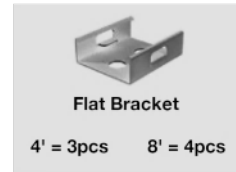

Class II	
ELV	
25W	96W
50W	192W
Driver Sold Separately