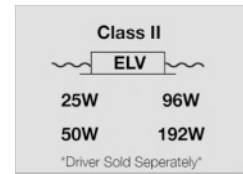

Here is an aluminum LED profile which is installed simply by sliding it over a standard 5/8" shelf. This snap on profile with a variety of lenses results in a very fast and easy installation. Shining light downward at a 35 degree angle, the objects under the shelf are beautifully illuminated.