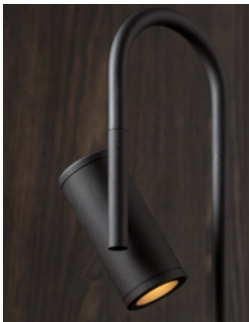

Coming Soon...

MODULAR
LIGHTING —
INSTRUMENTS