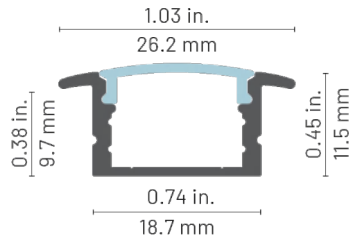

1300 SERIES KITS

The 1300 profile is designed for recessed linear lighting applications. The 1300 profile offers a wide selection of lenses, light outputs, and color options to produce a uniform linear light housed within a channel of extruded aluminum. The flanged edges of the extrusion add a decorative trim for a discreet and clean recessed appearance.