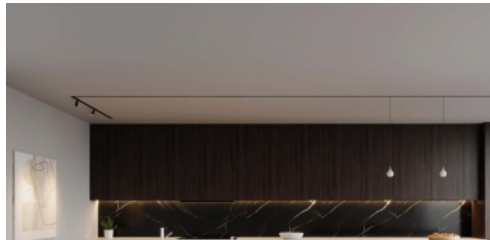

FLEA ✨ intra lighting

The Flea, represent a low light level range that has many application possibilities, like a special atmosphere in wellness centers, accent on shelves, night illumination and many more.

They are small and this is precisely their biggest advantage.