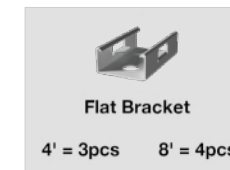

Class II	
ELV	
25W	96W
50W	192W
Driver Sold Separately