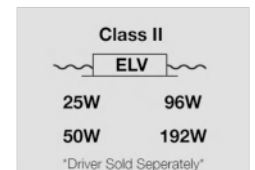

Great for under cabinet lighting. A rounded profile especially designed to conceal mounting hardware and wires, the 1690 can serve well for under cabinet lighting, or on any other surface as a mural fixture.