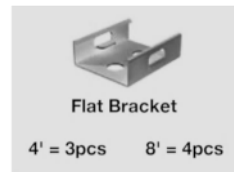

Class II	
ELV	
25W	96W
50W	192W
Driver Sold Separately