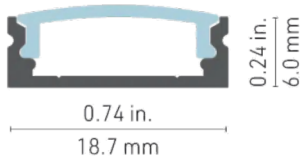

## 1100 SERIES KITS

This profile is the thinnest of the 1000 series being only 6mm thick and 18.7mm wide and is compatible with most of our LED strips. Perfect for tight spots, it will be very discreet and will stand out.