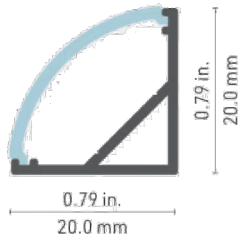

2000 SERIES KITS

The 2000 is designed to allow extra lighting angles. The profile can be installed to project at 30 or 60 degrees, two angles for lighting extra deep or high scenes, to bring out the finest details, without hot spots.