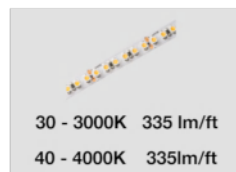

Class II	
ELV	
25W	96W
50W	192W
Driver Sold Separately