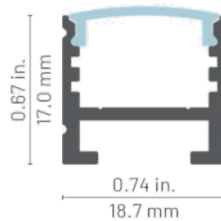

1400 SERIES KITS

The 1400 profile is designed to be sleek and versatile through its many permutations. The 1400 profile offers a wide selection of lenses, light outputs, and color options to produce a uniform linear light housed within a channel of extruded aluminum. With a wide range of installations, select from a minimalist pendant to a surface mounted channel, or to being recessed within a flangeless drywall system.