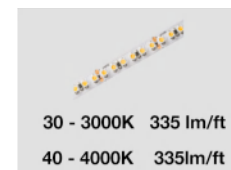

Class II	
ELV	
25W	96W
50W	192W
Driver Sold Separately