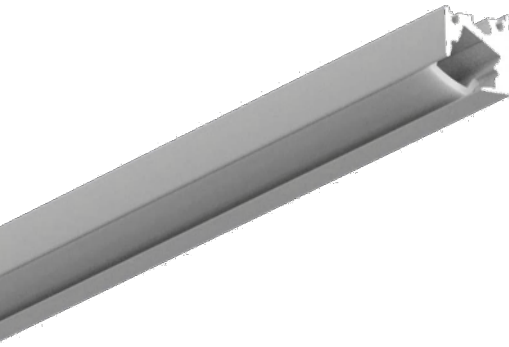

4200 SERIES KITS