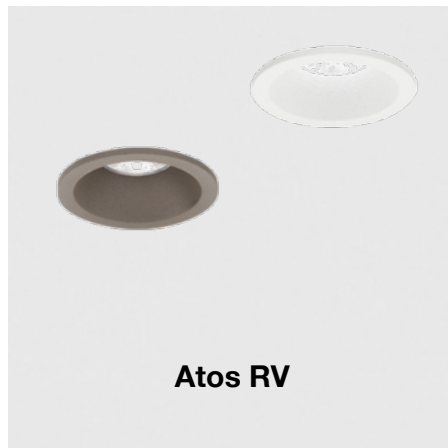

## ATOS ✨ intra lighting

Atos is small but powerful. Due to its highly efficient reflector, it boasts impressive light quality, providing pleasant accent illumination with low glare. The spot is available in different colours and versions to easily fit into any space.

Dimension  
inch  
mm

D: 1 5/8"

D: 42

H: 2 1/16"

H: 52

Dimension  
inch  
mm

W: 1 1/4"

W: 32

W1: 1 15/16"

W1: 49

H: 3 1/16"

H: 77

H1: 4 5/8"

H1: 117

Coming Soon...

**MODULAR**  
LIGHTING —  
INSTRUMENTS