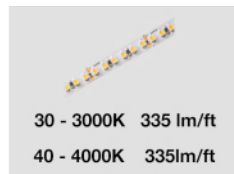

## 1650 SERIES KITS

The 1650 profile is your best choice for product display. It offers lighting at a 30-degree angle, so you can cover all of the items on your shelves or racks and bring them centerstage. The smooth curved profile adds an extra accent in style. Use it with a clear lens to maximize the light output, or with an Optiflex or Opal lens for no hot spots from any angle\*.

## 1680 SERIES KITS

Here is an aluminum LED profile which is installed simply by sliding it over a standard 5/8" shelf. This snap on profile with a variety of lenses results in a very fast and easy installation. Shining light downward at a 35 degree angle, the objects under the shelf are beautifully illuminated.