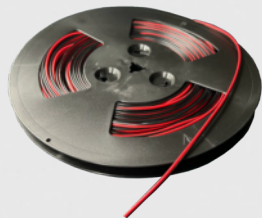

Wire

20 Gauge	2 Conductor	FT-1 Rated	100ft	AKG-WIRE-10AWG-FT1
20 Gauge	2 Conductor	FT-4 Rated	100ft	AKG-WIRE-10AWG-FT4
18 Gauge	4 Conductor	FT-6 Rated	500ft	AKG-TI5552-21-500FT
16 Gauge	4 Conductor	FT-6 Rated	500ft	AKG-TI5594-02-500FT
14 Gauge	4 Conductor	FT-6 Rated	500ft	AKG-TI5624-02-21-500FT
14 Gauge	4 Conductor	FT-6 Rated	1000ft	AKG-TI-5624-02-21-1000FT