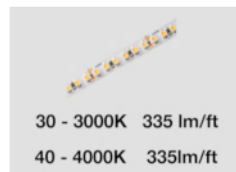

Class II	
ELV	
25W	96W
50W	192W
Driver Sold Separately