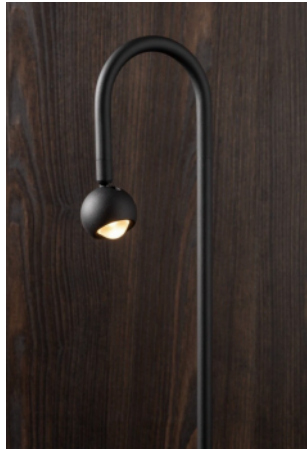

Dimension  
inch  
mm

D: 1 5/8"

D: 42

H: 2 1/16"

H: 52

Dimension  
inch  
mm

W: 1 1/4"

W: 32

W1: 1 15/16"

W1: 49

H: 3 1/16"

H: 77

H1: 4 5/8"

H1: 117

Coming Soon...

**MODULAR**  
LIGHTING —  
INSTRUMENTS