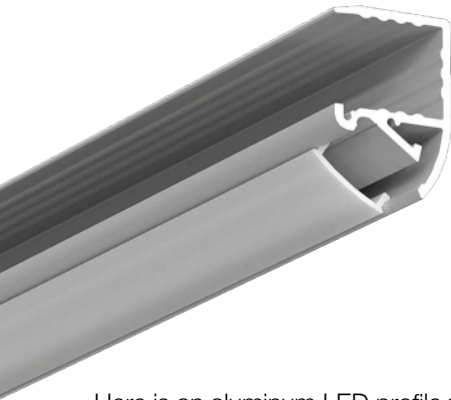

## 1650 SERIES KITS

The 1650 profile is your best choice for product display. It offers lighting at a 30-degree angle, so you can cover all of the items on your shelves or racks and bring them centerstage. The smooth curved profile adds an extra accent in style. Use it with a clear lens to maximize the light output, or with an Optiflex or Opal lens for no hot spots from any angle\*.

## 1680 SERIES KITS

Here is an aluminum LED profile which is installed simply by sliding it over a standard 5/8" shelf. This snap on profile with a variety of lenses results in a very fast and easy installation. Shining light downward at a 35 degree angle, the objects under the shelf are beautifully illuminated.