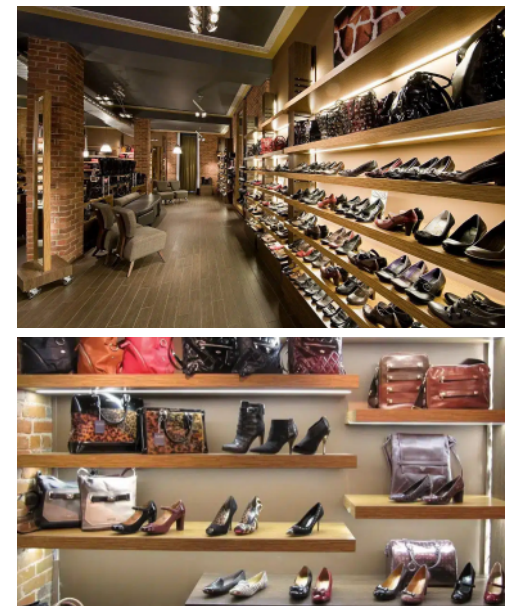

Class II	
ELV	
25W	96W
50W	192W
Driver Sold Separately