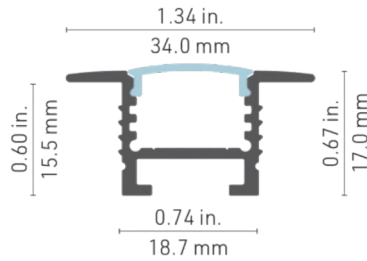

1500 SERIES KITS

The 1500 profile is designed for recessed linear lighting applications. The support rail accommodates type B joiners to connect multiple sections and to go around corners and from wall to ceiling. The 1500 profile offers a wide selection of lenses, light outputs, and color options to produce a uniform linear light housed within a channel of extruded aluminum. The flanged edges add a decorative trim and can be easily installed with a spring bracket.