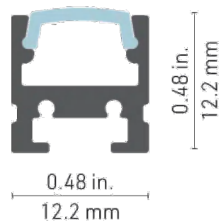

4400 SERIES KITS

One of the smallest on the market, guaranteed to be discreet! The 4400 profile is reduced to a minimum with its size of less than half an inch, while accepting a good range of LED strips1 . (1) Accepts LED strips up to 8mm wide..