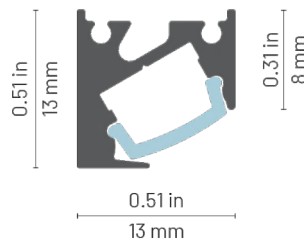

Our range of ultra-compact profiles has been expanded! The 4200 profile provides accent lighting at an angle of 30° to highlight products on shelves or to cut out the underside of cabinets. A notch on the underside completely conceals the TR64 mounting wire, giving the luminaire an even more aesthetic look. Ideal for commercial or residential applications.