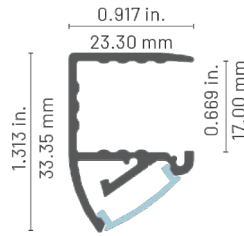

1680 SERIES KITS