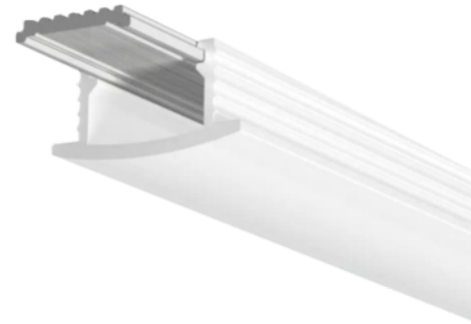

5100 SERIES KITS

The 5100 consists of an aluminum heatsink base inserted into a flexible recessed lens with gripping sides. It allows for a very simple installation, with the assembly inserted into the recess and staying in place due to the gripping ribbed lens sides. The 5/8" wide and 3/8" deep recess is a direct fit for North American cabinetry, closet, or mural applications, besides being economical and providing lighting without hot spots.

Class II	
ELV	
25W	96W
50W	192W
Driver Sold Separately