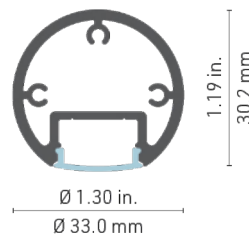

The 7850 profile is designed as an illuminated standard closet rod for an added layer of light within high-end closets and wardrobes. The 7850 series offers a wide selection of lenses, mountings, and LED options to produce a uniform linear light housed within a channel of extruded aluminum and finished with end caps..