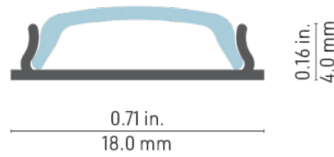

5560 SERIES KITS

The 5560 profile allows integrating linear LED lighting on curved or uneven surfaces. Its low profile (1/5" including lens), and a thickness of less than 1/32" (0.75mm), allows for effortless bending and installation using plain mounting tape or screws. The opal lens will provide a diffused light effect without harsh dots.