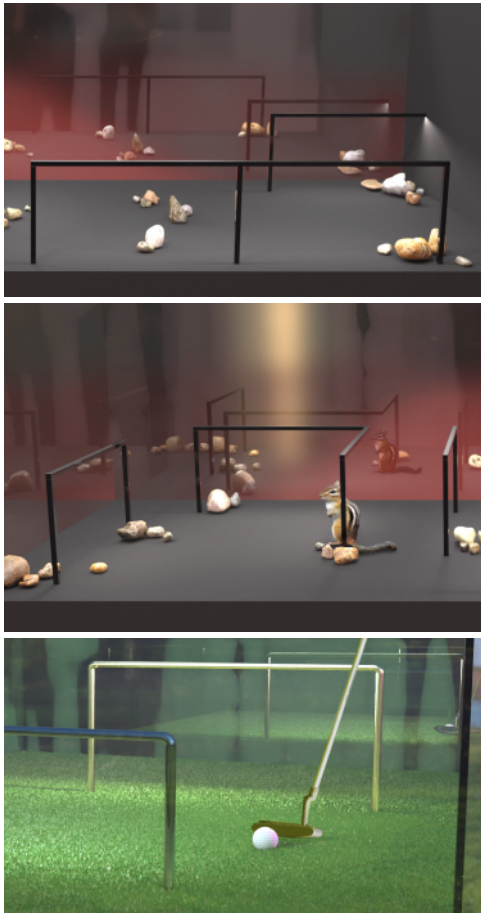

ADENDA Family

ADENDA Square