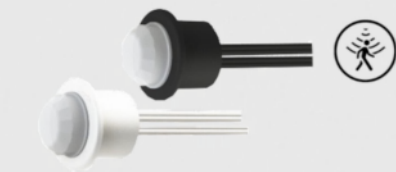

Proximity Sensor

Guide your way in the middle of the night without having to feel around for wall switches with our remote mounted Proximity sensor.

AKG-PIR