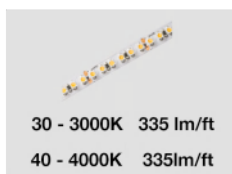

Class II	
ELV	
25W	96W
50W	192W

Driver Sold Separately