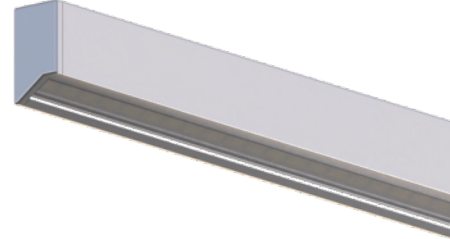

PROXI

PROXI is the latest addition to Eklipse award winning small form linear LED family. PROXI was designed to offer outstanding light performance and distribution in an almost invisible millwork detail.