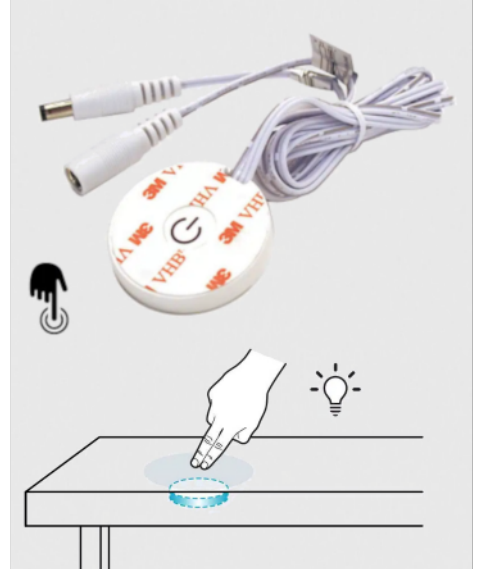

### Slim Door Switch

Sensors that are easy to install and even easier to use! With the Slim Door Switch, switch the light on when you open a door and switch the light once it is shut.

**LM00002-82**

### Motion Detector

Turns on automatically when it detects your presence and regulates the amount of light in case of absence. Internal and external installation options available.

**LM16000-15**

### Proximity Sensor

Guide your way in the middle of the night without having to feel around for wall switches with our remote mounted Proximity sensor.

**AKG-PIR**

### Proximity Hand Motion Sensor

Activated by hands waving past the sensor, the LED lights will turn on automatically, when you wave again the lights turn off.

**LM00004-26**