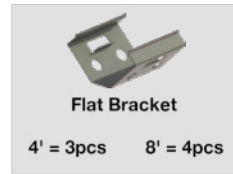

Class II	
ELV	
25W	96W
50W	192W

Driver Sold Separately