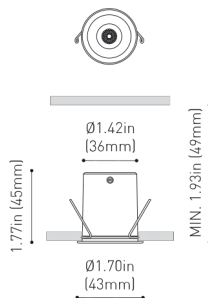

### NIXE FLEX

NIXE FLEX linear LED luminaire is one of the smallest on the market, measuring only 3/8 inch – barely the width of a fountain pen. This superior curvable linear LED bears the same light features and performances as its straight counterpart, NIXE.

### NIXE

NIXE linear LED luminaire is one of the smallest on the market, measuring only 3/8 inch – barely the width of a fountain pen. It integrates perfectly into its environment and its design, without any apparent trims or edges, makes it become almost invisible. This benefits aesthetic as well as functional values, keeping the surface even and diffusing light without interruption..

Dimension  
inch  
mm

D: 1 5/8"

D: 42

H: 2 1/16"

H: 52

Dimension  
inch  
mm

W: 1 1/4"

W: 32