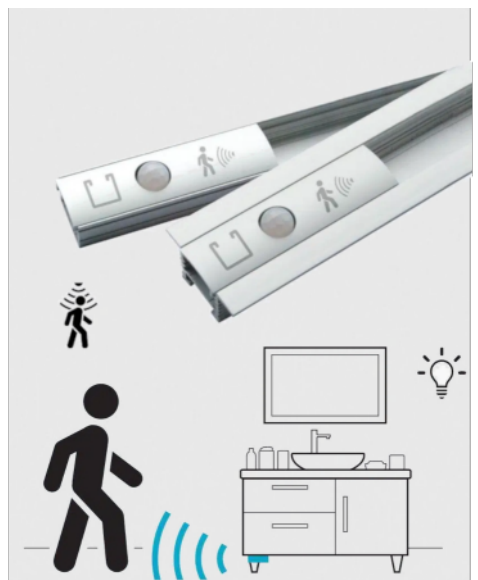

### Door Sensor

Cabinet and pantry lighting made easy and completely hands free with our Door Sensor, the smallest millwork sensor on the market.

**AKG-DOR**

### Slim Door Switch

Sensors that are easy to install and even easier to use! With the Slim Door Switch, switch the light on when you open a door and switch the light once it is shut.

**LM00002-82**