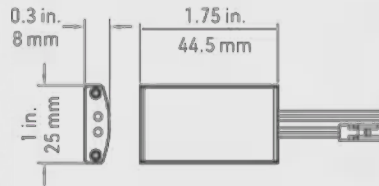

Slim Door Switch

Sensors that are easy to install and even easier to use! With the Slim Door Switch, switch the light on when you open a door and switch the light once it is shut.

LM00002-82