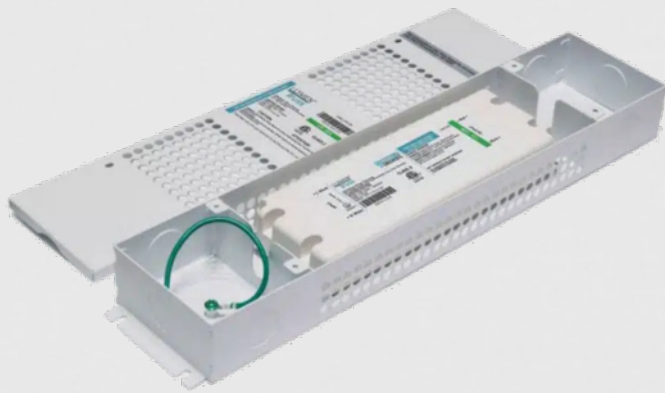

24V-25W ELV Driver LM42425-05

24V-25W | Dimmable ELV-MLV | Class 2.. Universal AC input 100-130VAC. Output constant voltage. Enclosed in a surface mountable DRBX junction box

24V-50W ELV Driver LM42450-05

T24V-50W | Dimmable ELV-MLV | Class 2. Constant voltage design (C.V. mode). Enclosed in a surface mountable certified DRBX junction box.

Call for other driver options