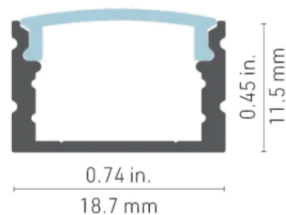

1200 SERIES KITS

The 1200 profile is designed to meet the daily needs of linear accent lighting. The 1200 profile offers a wide selection of lenses, light outputs, and color options to produce a uniform linear light housed within a channel of extruded aluminum. This compact profile is surface mounted into coves, behind floating walls and ceilings, under cabinets, and in many other indirect applications.