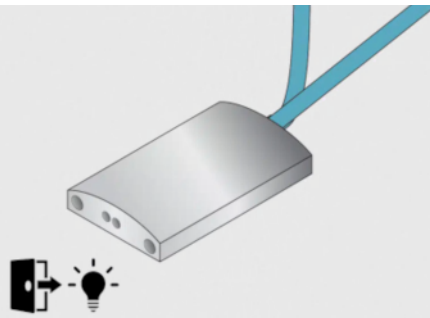

Slim Door Switch

Sensors that are easy to install and even easier to use! With the Slim Door Switch, switch the light on when you open a door and switch the light once it is shut.

LM00002-82