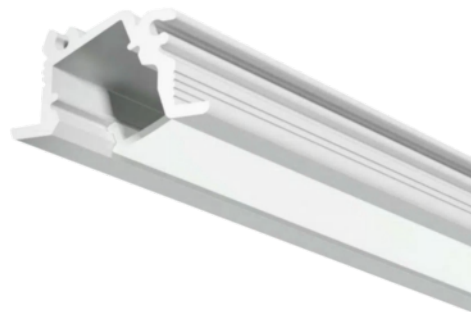

5450 SERIES KITS

The 5450 is a compact recessed LED lighting profile for cabinetry and other wood furnishing projects, directing the light beam at a 25-degree angle from the normal, which allows you to light the cabinet contents from the edge.

Class II	
ELV	
25W	96W
50W	192W
Driver Sold Separately