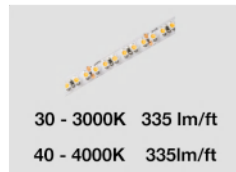

Class II	
ELV	
25W	96W
50W	192W
Driver Sold Separately