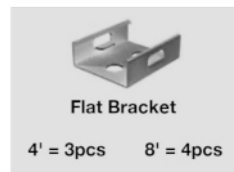

Class II	
ELV	
25W	96W
50W	192W
Driver Sold Separately