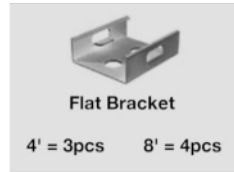

Class II	
ELV	
25W	96W
50W	192W
Driver Sold Separately