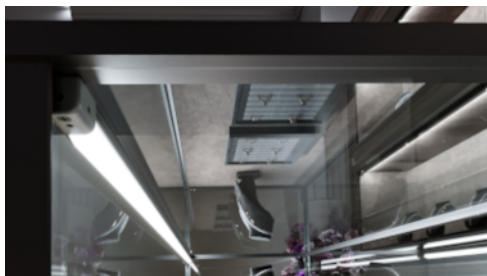

2000 SERIES KITS

The 2000 is designed to allow extra lighting angles. The profile can be installed to project at 30 or 60 degrees, two angles for lighting extra deep or high scenes, to bring out the finest details, without hot spots.

Class II	
ELV	
25W	96W
50W	192W

Driver Sold Separately

4100 SERIES KITS

A retail lighting solution for perfectly lit display cases. The compact 4100 profile helps you focus light where it is most needed. On the products! Ideal for highlighting jewelry cases and other prized possessions.

Class II	
ELV	
25W	96W
50W	192W

Driver Sold Separately