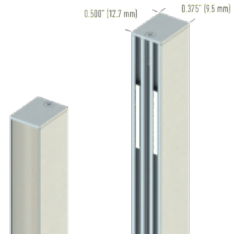

NIXE Family