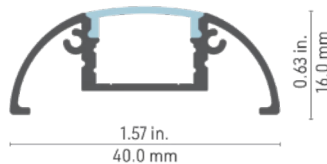

1690 SERIES KITS