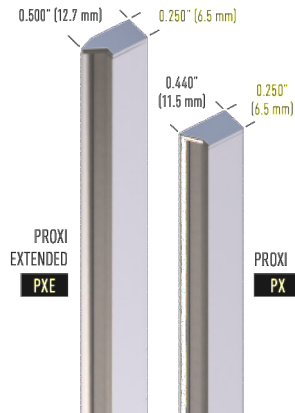

PROXI

PROXI is the latest addition to Eklipse award winning small form linear LED family. PROXI was designed to offer outstanding light performance and distribution in an almost invisible millwork detail.