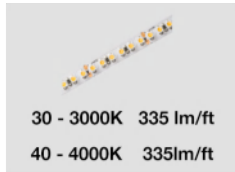

Class II	
ELV	
25W	96W
50W	192W
Driver Sold Separately