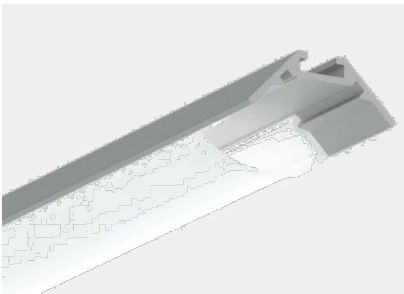

4260 Series - LumenTruss

A new compact profile has been added to this thin series! Profile 4260 provides accent lighting at an angle of 53° to highlight products on shelves or to cut out the underside of cabinets. Even better, the phantom brackets perfectly conceal the surface installation. Ideal for commercial or residential applications.

Perimeter/Cove Lighting

PUR-LED - PMC Lighting

The E3095-pūr-led™ is constructed from an extruded aluminum housing combined with internal components made from die formed cold rolled steel to create direct wall grazing distribution.

2400 Series - LumenTruss

Offering lighting without hot spots at a 45-degree angle from a corner, this series excels at maximizing appeal of the products in POP stands, while maintaining a minimalist style. This profile includes a long lens fitting system to maximize its long term durability. With a type A mounting channel in the back, you can easily join multiple sections with a type A straight joiner or use it to pass and hide the wiring behind the profile.

L6PER - Mojo Illumination

The L6PER recessed mounted perimeter direct linear LED Luminaire is a slim rectilinear profile suitable for individual or continuous row mounting. Diffuse Lambertian, Asymmetric and Wall Graze Distributions and available in 2" or 3" nominal aperture sizes.