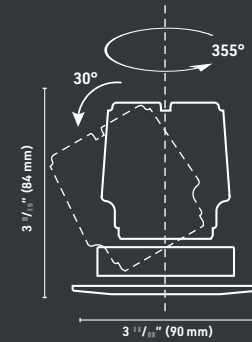

OMEGA PRO

Downlight recessed

Cross-section dimensions:

Translating center beam optic allows 0-30° vertical tilt, 355° horizontal rotation.

Discretion doesn't have to mean anonymity. Omega Pro combines style with power. Its vast collection of options allows it to fully integrate with the architecture and offers full control of the lighting effects. Combined with the Casambi™ system, each light output can be controlled separately. A solution adapted to the needs of modern architecture.