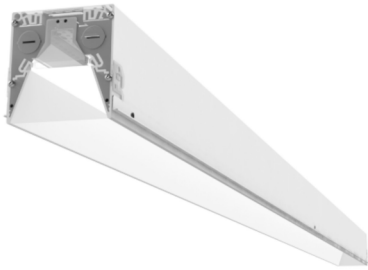

N1R - Mojo Illumination

Rectilinear performance linear product family. Luminous regressed lens cavity offers High Performance optics balancing widespread distribution, precise cutoff and glare control. Integral driver for ease of installation.