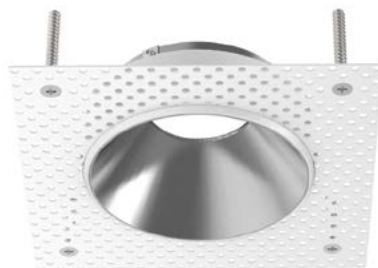

OMEGA TRIMLESS KIT - MODERN & STUNNING

AN INSTANT CLASSIC

The Omega trimless kit is our new favorite LED Recessed luminaire! Minimalist with the newest in technology. The kit is available in silver, white or black. One of the advantages is that it is designed to be plastered into ceilings to give a seamless appearance. A great choice to get a clean and modern look.