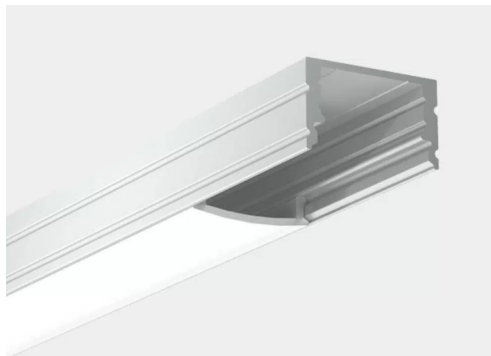

VISIONZ
Of An Office

Under Cabinet And Millwork

1200 Series - LumenTruss

Lighting without hot spots! Here is a profile designed to ensure that the LED source is invisible, offering uniform and soft lighting for the eyes. A compact and versatile luminaire!

Perimeter/Cove Lighting

PUR-LED - PMC Lighting

The E3095-pūr-led™ is constructed from an extruded aluminum housing combined with internal components made from die formed cold rolled steel to create direct wall grazing distribution.

2400 Series - LumenTruss

Offering lighting without hot spots at a 45-degree angle from a corner, this series excels at maximizing appeal of the products in POP stands, while maintaining a minimalist style. This profile includes a long lens fitting system to maximize its long term durability. With a type A mounting channel in the back, you can easily join multiple sections with a type A straight joiner or use it to pass and hide the wiring behind the profile.

L6PER - Mojo Illumination

The L6PER recessed mounted perimeter direct linear LED Luminaire is a slim rectilinear profile suitable for individual or continuous row mounting. Diffuse Lambertian, Asymmetric and Wall Graze Distributions and available in 2" or 3" nominal aperture sizes.