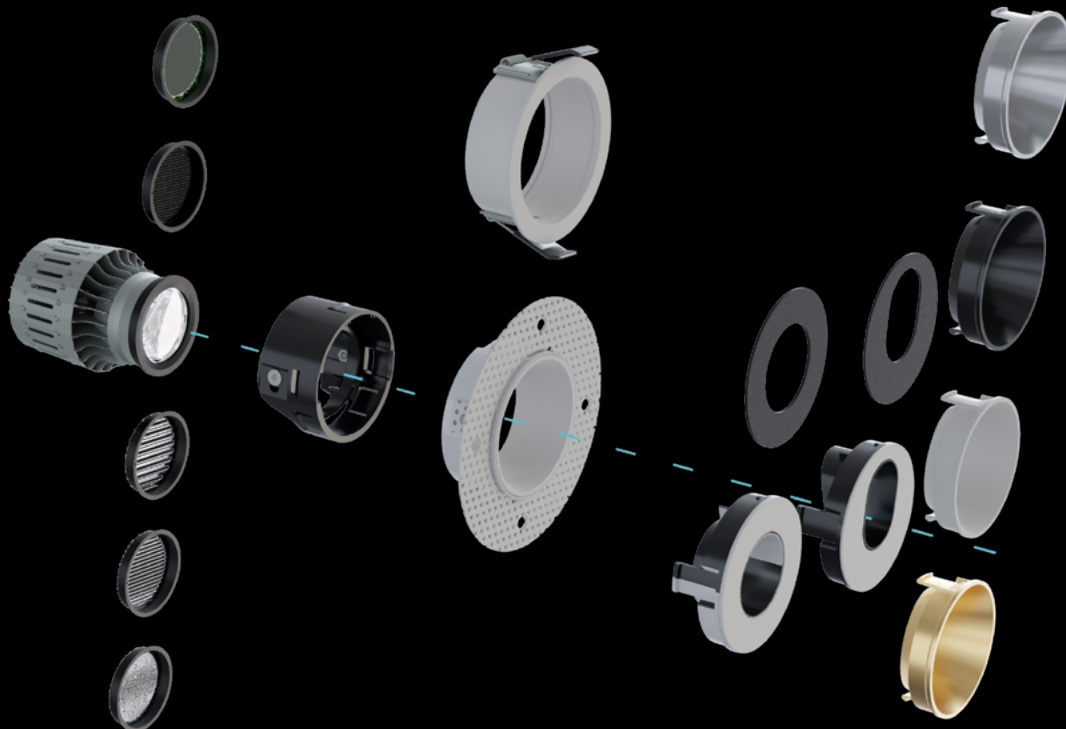

FEATURES

- Anti-glare reflector design $UGR \leq 19$
- Available in 6 W (IC rated) and 9 W (requires an IC box to be IC rated)
- Three different beam angle options: 22°, 36° and 60°
- Reproduces the crisp white light of an MR16 halogen lamp
- 50 000 hours lifespan
- High CRI of 90+
- Discreet look and sleek design
- Dimmable with ELV dimming 120V AC or 0/10V dimming 120/277 VAC
- For installation in dry locations only