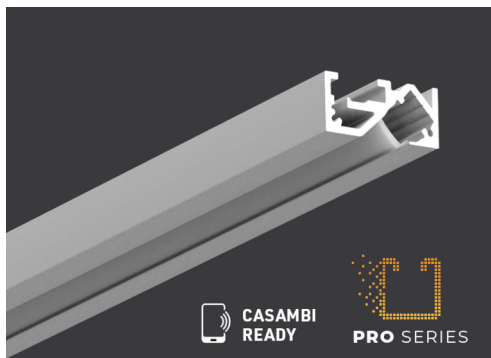

4260 Series - LumenTruss

A new compact profile has been added to this thin series! Profile 4260 provides accent lighting at an angle of 53° to highlight products on shelves or to cut out the underside of cabinets. Even better, the phantom brackets perfectly conceal the surface installation. Ideal for commercial or residential applications.

Perimeter/Cove Lighting

PUR-LED - PMC Lighting

The E3095-pūr-led™ is constructed from an extruded aluminum housing combined with internal components made from die formed cold rolled steel to create direct wall grazing distribution.

2400 Series - LumenTruss

Offering lighting without hot spots at a 45-degree angle from a corner, this series excels at maximizing appeal of the products in POP stands, while maintaining a minimalist style. This profile includes a long lens fitting system to maximize its long term durability. With a type A mounting channel in the back, you can easily join multiple sections with a type A straight joiner or use it to pass and hide the wiring behind the profile.

L6PER - Mojo Illumination

The L6PER recessed mounted perimeter direct linear LED Luminaire is a slim rectilinear profile suitable for individual or continuous row mounting. Diffuse Lambertian, Asymmetric and Wall Graze Distributions and available in 2" or 3" nominal aperture sizes.