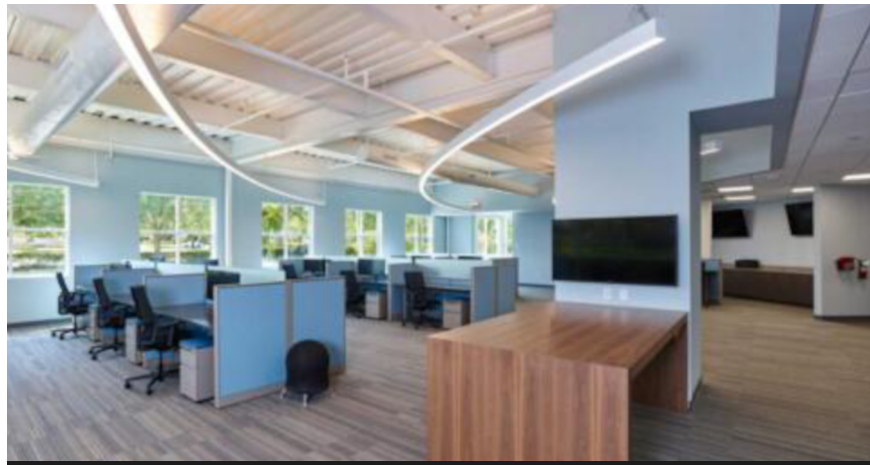

SILEÄ - PMC Lighting

With the introduction of Sileä, PMC provides a full family of luminaires that offers high-efficiency lighting in a shallow plenum application. Designed for office lighting but equally applicable in lobbies, foyers, conference spaces and break-out facilities, this innovative product family addresses the critical need for quality illumination in the slimmest profile possible.