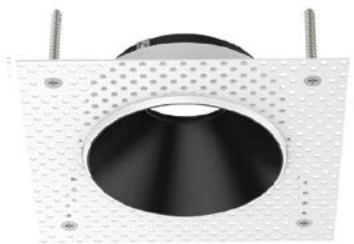

Perimeter/Cove Lighting

PUR-LED - PMC Lighting

The E3095-pūr-led™ is constructed from an extruded aluminum housing combined with internal components made from die formed cold rolled steel to create direct wall grazing distribution.

2400 Series - LumenTruss

Offering lighting without hot spots at a 45-degree angle from a corner, this series excels at maximizing appeal of the products in POP stands, while maintaining a minimalist style. This profile includes a long lens fitting system to maximize its long term durability. With a type A mounting channel in the back, you can easily join multiple sections with a type A straight joiner or use it to pass and hide the wiring behind the profile.

L6PER - Mojo Illumination

The L6PER recessed mounted perimeter direct linear LED Luminaire is a slim rectilinear profile suitable for individual or continuous row mounting. Diffuse Lambertian, Asymmetric and Wall Graze Distributions and available in 2" or 3" nominal aperture sizes.

OMEGA TRIMLESS KIT - MODERN & STUNNING

AN INSTANT CLASSIC

The Omega trimless kit is our new favorite LED Recessed luminaire! Minimalist with the newest in technology. The kit is available in silver, white or black. One of the advantages is that it is designed to be plastered into ceilings to give a seamless appearance. A great choice to get a clean and modern look.