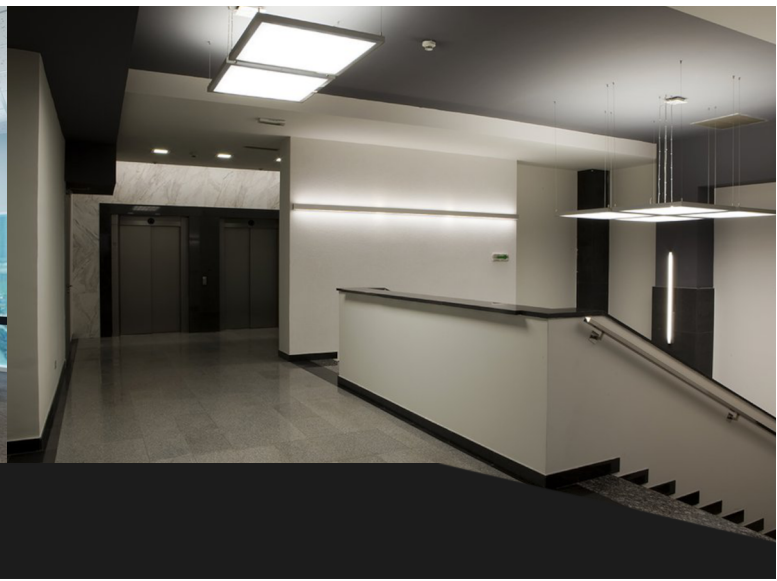

Troffer Lighting