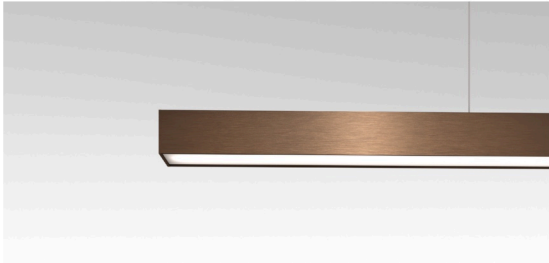

Kitchen Pendants