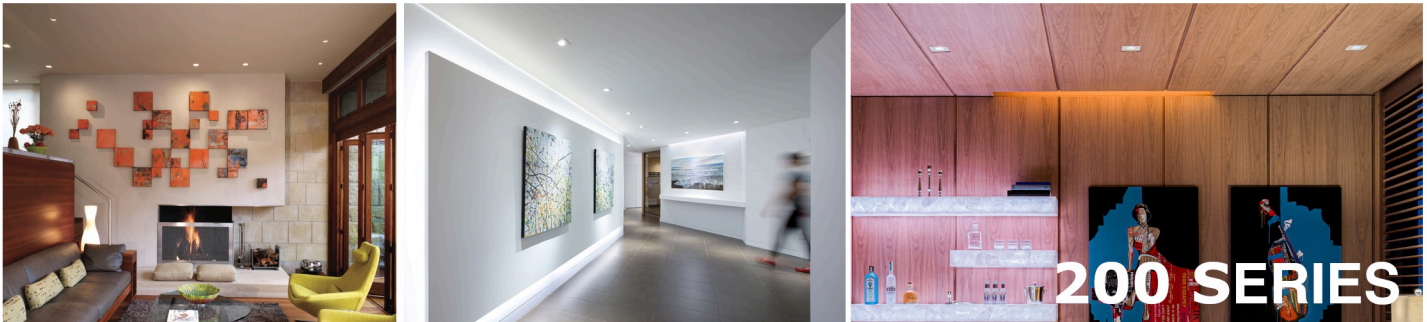

JokerLight

Swap is a family of recessed LED spots that comes in 2 sizes (M, L) and two light beam directions (symmetrical or asymmetrical). The Swap range offers a very extensive variety of colour options, luminous flux, colour temperatures, chromatic reproduction, sealing and dimming protocols. Minimalist design and easy fitting make it an unbeatable offer.