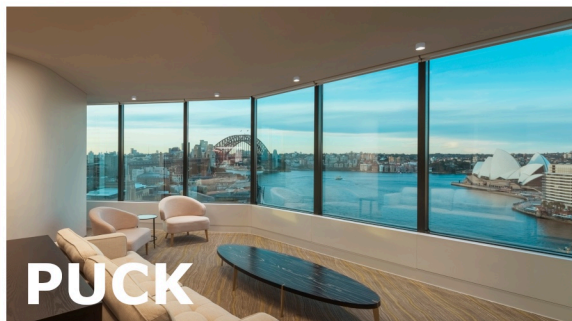

JokerLight

Puck is designed to undertake general lighting functions and, moreover, given its ultra-compact format, aims to conserve discretion in those places where it is impossible to recess the appliances in the ceiling. Puck's minimalist presence is formally summed up in a circular piece, entirely manufactured in aluminium.