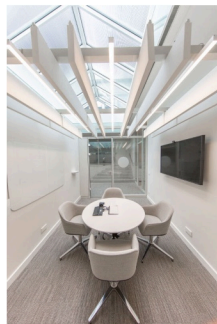

Modular Lighting

Create an intimate setting with the stylish light line of SLD35 Suspended. Make an impression in hospitality and residential settings with its anodised colour finishes. Champagne, bronze and silver bronze.