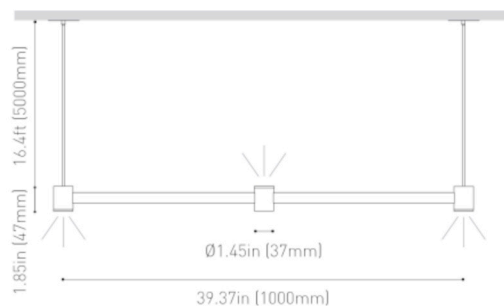

Kitchen Pendants

JokerLight

Art is a minimalist and rational suspended luminary that allows an ambitious range of composition possibilities. Individually, it transmits a sober look, but when combined – in an ordered or anarchic way – it is revealed as a sculptural piece of Art. This luminary can offer ambient lighting in any kind of actual interior design project. Its versatility makes possible both, a discreet lighting over a table or an artistic composition to smoothly light up vertical opened spaces.