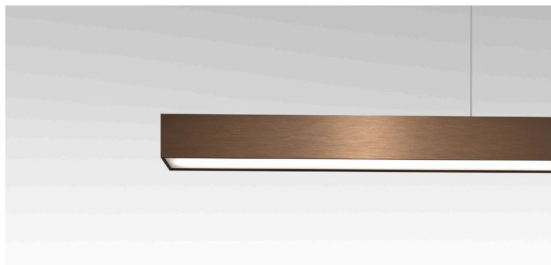

Wall Sconces