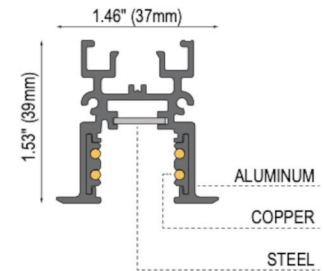

Eklipse Lighting

Eklipse has designed the whole track system for being as miniature as possible and invisible once integrates into the shelf. Thanks to its magnetic connectivity, placing the lighting fixtures is a child's play and safe. Vertical, horizontal or sloping surface, recessed or surface mounted, it's needless to say the three luminaires PIXIS, PIXIS FIVE and MILI slide freely all along and can be repositioned unrestrictedly to create new ambiance easily.

The Channel's all-aluminum body holds a pair of upward-facing, as well as a pair of downward-directed beams, for a total of four lighting components. The sleek aluminum body is suspended by two thin steel cables that double as power conduits.