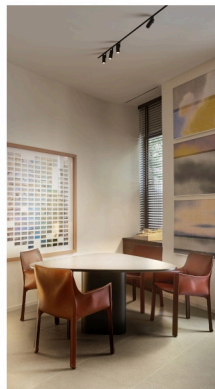

Track Systems

JokerLight