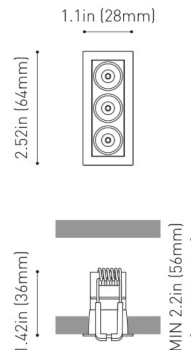

Bathroom Options

JokerLight

Black Foster Micro is a feat of engineering which brings the acclaimed "The Invisible Black" effect to a hyper-reduced light. Its tiny size and thin trim offer a "trimless visual" aesthetic which combines with its almost imperceptible presence as a result of its compact dimensions. Black Foster Micro is designed for general or accent lighting and can be used in projects that seek ceiling lighting that plays a minimal role.