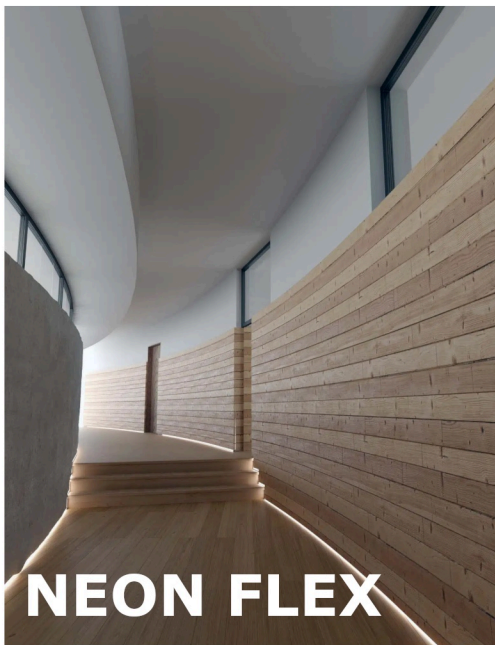

The Neon Flex from Lumentruss, is an ultraFlex flexible sheath that accommodates the LED strip tape and replaces both the LED profile and lens. Made of flexible silicone, the Neon Flex is a glare-free lighting solution and provides continuous and uniform linear lighting without any pixelation, in white or RGB. This flexible lighting solution bends along curved surfaces to follow the contours of objects or elements of your décor and bring the light out through walls, ceilings, or millwork.