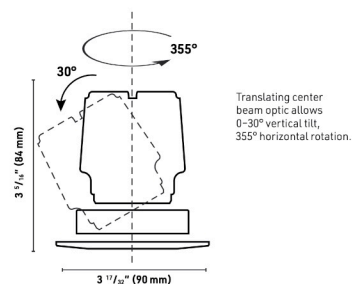

LumenTruss

The Omega Pro downlight combines style with power. Bringing a vast collection of reflectors and filters to the configuration, this downlight gives you full control of the lighting effect to integrate with the architecture. This downlight solution is adapted to meet the needs of modern architecture for a discreet look and sleek design.