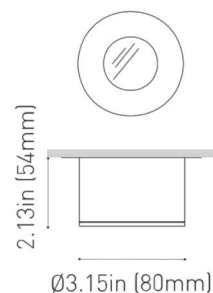

JokerLight

Puck is designed to undertake general lighting functions and, moreover, given its ultra-compact format, aims to conserve discretion in those places where it is impossible to recess the appliances in the ceiling. Puck's minimalist presence is formally summed up in a circular piece, entirely manufactured in aluminium.