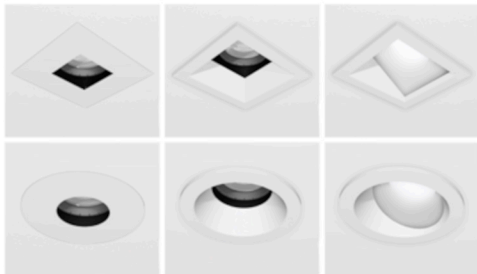

Downlights