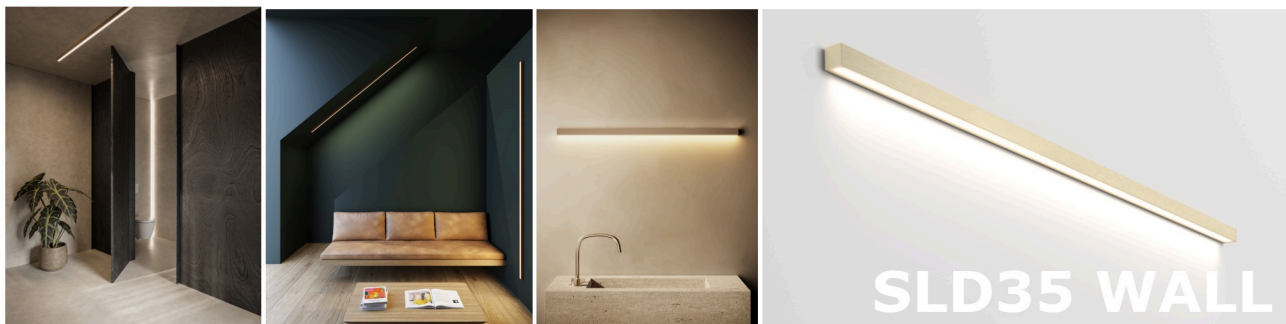

The Channel's all-aluminum body holds a pair of upward-facing, as well as a pair of downward-directed beams, for a total of four lighting components. The sleek aluminum body is suspended by two thin steel cables that double as power conduits.

Wall Sconces

Modular Lighting

SLD35 Surface easily highlights architectural elements on walls, in any direction. Make an impression in hospitality and residential settings with its anodized color finishes. Champagne, bronze and silver bronze.