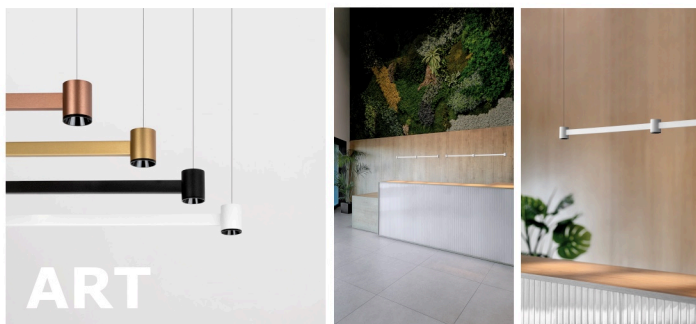

Eklipse Lighting

Eklipse has designed the whole track system for being as miniature as possible and invisible once integrates into the shelf. Thanks to its magnetic connectivity, placing the lighting fixtures is a child's play and safe. Vertical, horizontal or sloping surface, recessed or surface mounted, it's needless to say the three luminaires PIXIS, PIXIS FIVE and MILI slide freely all along and can be repositioned unrestrictedly to create new ambiance easily.

Apparatus

TRAPEZE

Kitchen Pendants

JokerLight

Art is a minimalist and rational suspended luminary that allows an ambitious range of composition possibilities. Individually, it transmits a sober look, but when combined – in an ordered or anarchic way – it is revealed as a sculptural piece of Art. This luminary can offer ambient lighting in any kind of actual interior design project. Its versatility makes possible both, a discreet lighting over a table or an artistic composition to smoothly light up vertical opened spaces.

Pelle Designs

The inspiration behind CHANNEL was a need for a ceiling fixture that could properly illuminate table surfaces, as well as brighten overall rooms. Channel's design is an elegant, but powerful lighting solution, that could be repeated throughout a larger space.

The Channel's all-aluminum body holds a pair of upward-facing, as well as a pair of downward-directed beams, for a total of four lighting components. The sleek aluminum body is suspended by two thin steel cables that double as power conduits.