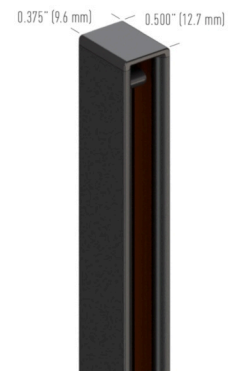

Eklipse Lighting

Eklipse has designed the whole track system for being as miniature as possible and invisible once integrates into the shelf. Thanks to its magnetic connectivity, placing the lighting fixtures is a child's play and safe. Vertical, horizontal or sloping surface, recessed or surface mounted, it's needless to say the three luminaires PIXIS, PIXIS FIVE and MILI slide freely all along and can be repositioned unrestrictedly to create new ambiance easily.