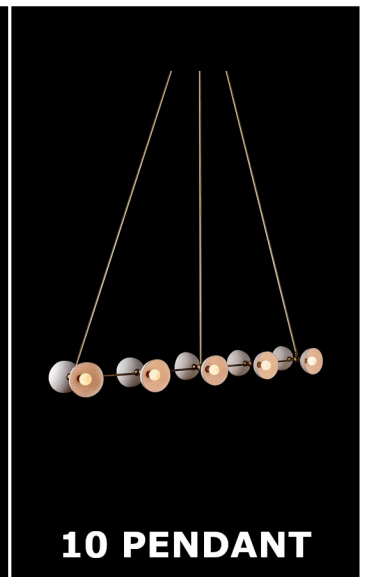

Apparatus

TRAPEZE