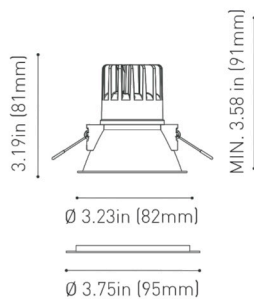

JokerLight

Swap is a family of recessed LED spots that comes in 2 sizes (M, L) and two light beam directions (symmetrical or asymmetrical). The Swap range offers a very extensive variety of colour options, luminous flux, colour temperatures, chromatic reproduction, sealing and dimming protocols. Minimalist design and easy fitting make it an unbeatable offer.