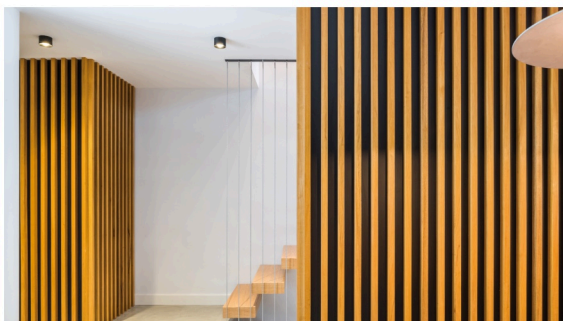

JokerLight

Puck is designed to undertake general lighting functions and, moreover, given its ultra-compact format, aims to conserve discretion in those places where it is impossible to recess the appliances in the ceiling. Puck's minimalist presence is formally summed up in a circular piece, entirely manufactured in aluminium.