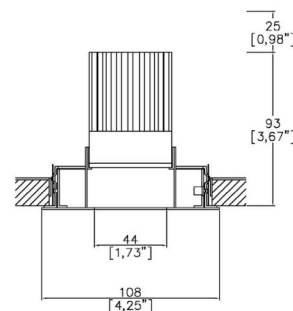

Downlights

Lucent Lighting

Pinhole 4.25" fixed downlight complete with 1.73" aperture and aluminium installation kit with overlap flange for finished ceilings. Available in both white or black finish as standard that accomodates a wide choice of light sources including Lucent's LED50 ONE family of modules, Xicato & GU10 LED lamps.