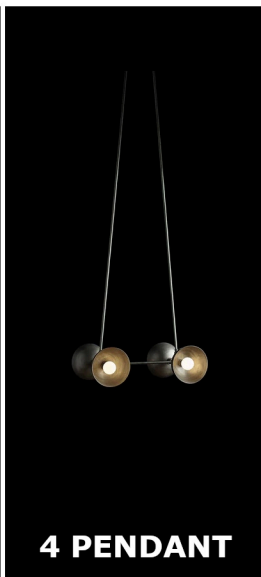

Eklipse Lighting

Eklipse has designed the whole track system for being as miniature as possible and invisible once integrates into the shelf. Thanks to its magnetic connectivity, placing the lighting fixtures is a child's play and safe. Vertical, horizontal or sloping surface, recessed or surface mounted, it's needless to say the three luminaires PIXIS, PIXIS FIVE and MILI slide freely all along and can be repositioned unrestrictedly to create new ambiance easily.

Kitchen Pendants

Modular Lighting

Create an intimate setting with the stylish light line of SLD35 Suspended. Make an impression in hospitality and residential settings with its anodised colour finishes. Champagne, bronze and silver bronze.

Apparatus

TRAPEZE

Kitchen Pendants

JokerLight

Art is a minimalist and rational suspended luminary that allows an ambitious range of composition possibilities. Individually, it transmits a sober look, but when combined – in an ordered or anarchic way – it is revealed as a sculptural piece of Art. This luminary can offer ambient lighting in any kind of actual interior design project. Its versatility makes possible both, a discreet lighting over a table or an artistic composition to smoothly light up vertical opened spaces.

The Channel's all-aluminum body holds a pair of upward-facing, as well as a pair of downward-directed beams, for a total of four lighting components. The sleek aluminum body is suspended by two thin steel cables that double as power conduits.