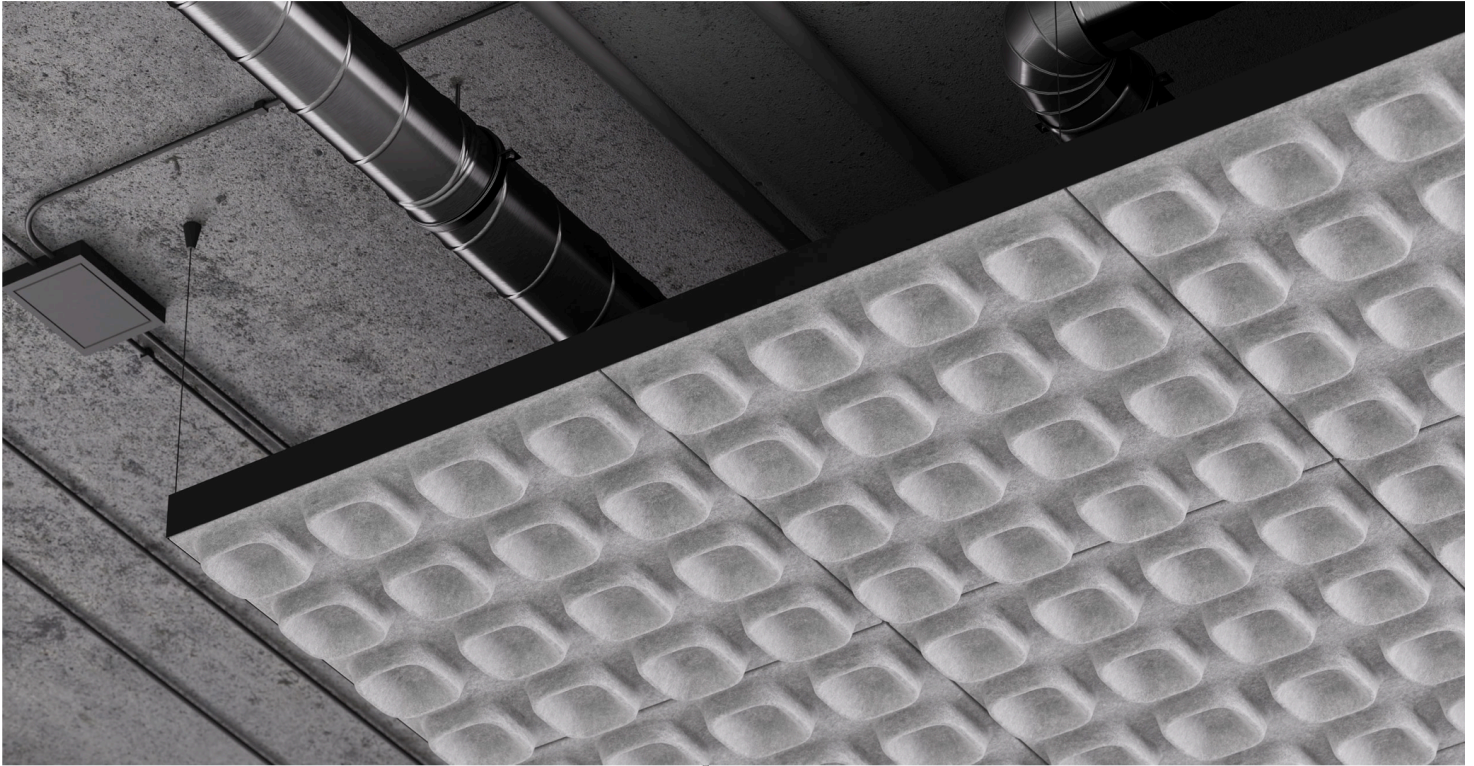

Steel Wire

Wire Regulator

Pyrymyd PC Ceiling Joint

Profile Pyrymyd Ceiling Suspension

Pyrymyd S