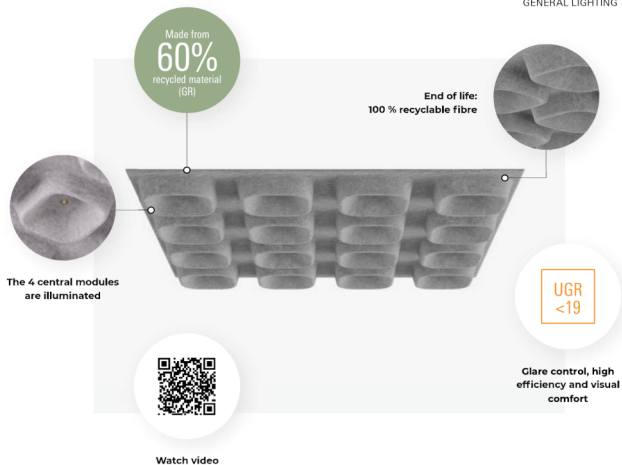

I pannelli acustici stampati in 3D sono prodotti con fibra riciclabile al 100%, e assicurano performance acustiche davvero eco-friendly. Ma soprattutto una distribuzione della luce efficace ed omogenea.

**It's a luminaire. It's a ceiling. It improves the acoustics.**

Acoustic ceiling with light or vice-versa? No matter how you define it, it solves three problems at once: improves the acoustics, offers high quality illumination with absolutely no glare and replaces the ceiling.

## Maximum acoustic comfort

Pyrymyd enables effective soundproofing and sound absorbing in all areas with higher frequencies.

Low tones

Mid tones

High tones

## LFO VERSION

Bartenbach LFO optic

**No, it's not off.**

Are you wondering where the light comes from? With the Bartenbach LFO optic, Pyrymyd illuminates the space pleasantly with low glare and without seeing the light source. It looks like it is off, but the light will be there.