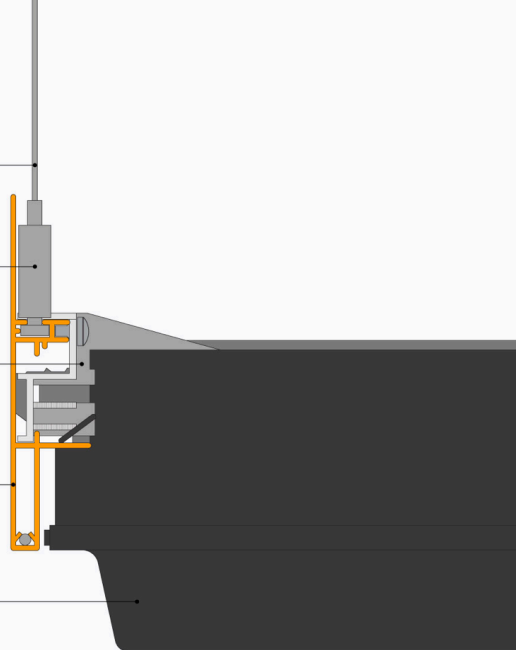

\*Standard parts (not provided by Intra lighting)

Steel Wire

Wire Regulator

Pyrymyd PC Ceiling Joint

Profile Pyrymyd Ceiling Suspension

Pyrymyd S

Visionz Of A Pyrymyd

visionz.ca 437-886-9837 projects@visionz.ca