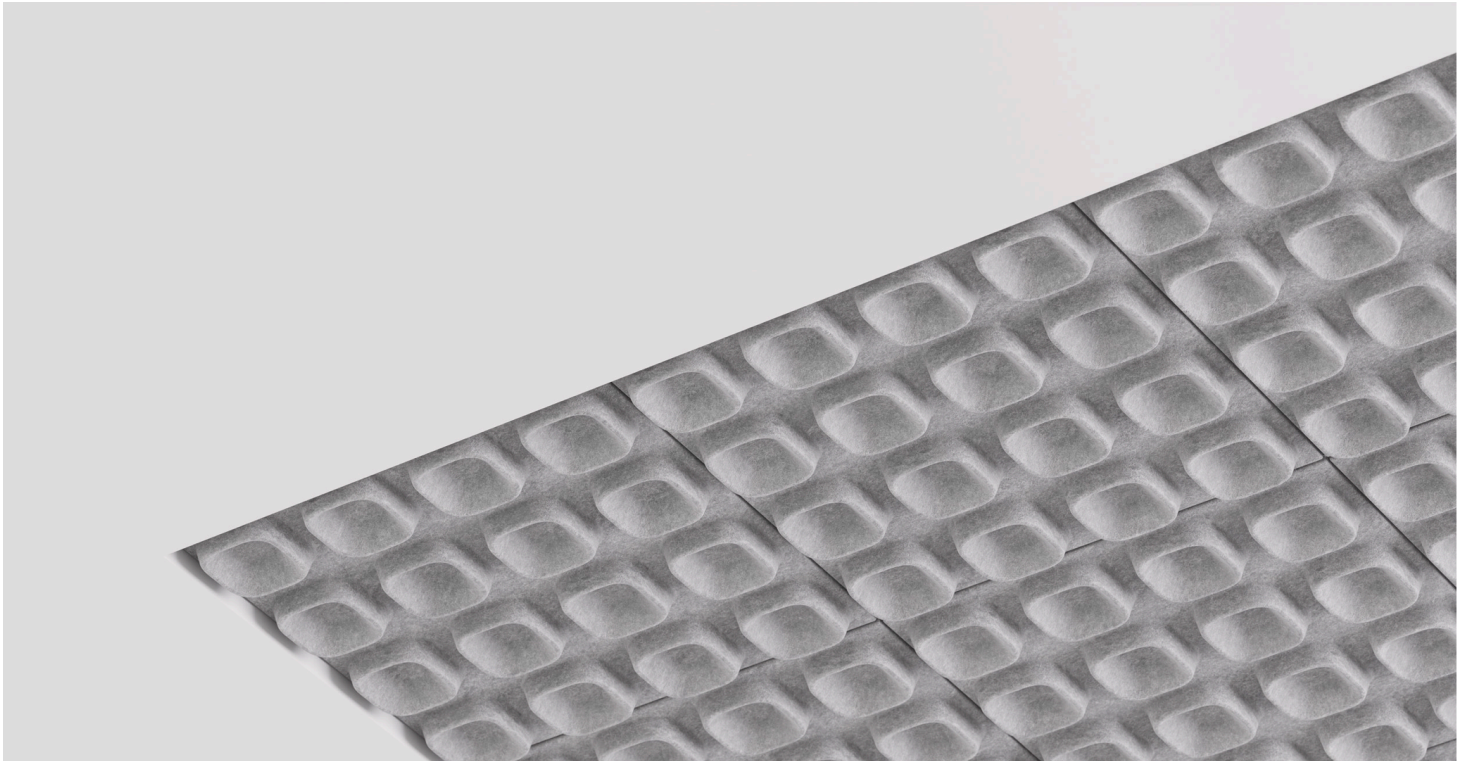

I pannelli acustici stampati in 3D sono prodotti con fibra riciclabile al 100%, e assicurano performance acustiche davvero eco-friendly. Ma soprattutto una distribuzione della luce efficace ed omogenea.

**Three shades of grey**

It's just a matter of taste and the feeling you want to create. Choose brighter tones for a more fresh, open appearance and optically higher ceilings.

The Grey (GR) Acoustic panel is made from 60% recycled material, while Light Grey (LG) and Black (BL) are made of 28% recycled material.

It's a luminaire. It's a ceiling.  
It improves the acoustics.

Great visual comfort in both LFO  
and DECO versions

Responsible material sourcing

MADE FROM  
**60%**  
recycled  
material

END OF LIFE  
**100%**  
recyclable