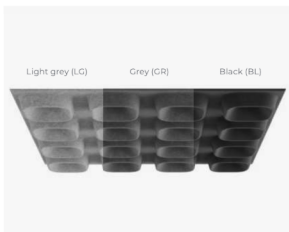

3D okolju prijazne akustične plošče so izdelane iz 100 % recikliranih vlaken, da bi zagotovile prijazno akustiko brez odmevanja. Predvsem pa Pyrymyd zagotavlja učinkovito homogeno porazdelitev svetlobe.

## Maximum acoustic comfort

Pyrymyd enables effective soundproofing and sound absorbing in all areas with higher frequencies.

Low tones

Mid tones

High tones

## LFO VERSION

Bartenbach LFO optic

**No, it's not off.**

Are you wondering where the light comes from? With the Bartenbach LFO optic, Pyrymyd illuminates the space pleasantly with low glare and without seeing the light source. It looks like it is off, but the light will be there.

**Three shades of grey**

It's just a matter of taste and the feeling you want to create. Choose brighter tones for a more fresh, open appearance and optically higher ceilings.

The Grey (GR) Acoustic panel is made from 60% recycled material, while Light Grey (LG) and Black (BL) are made of 28% recycled material.