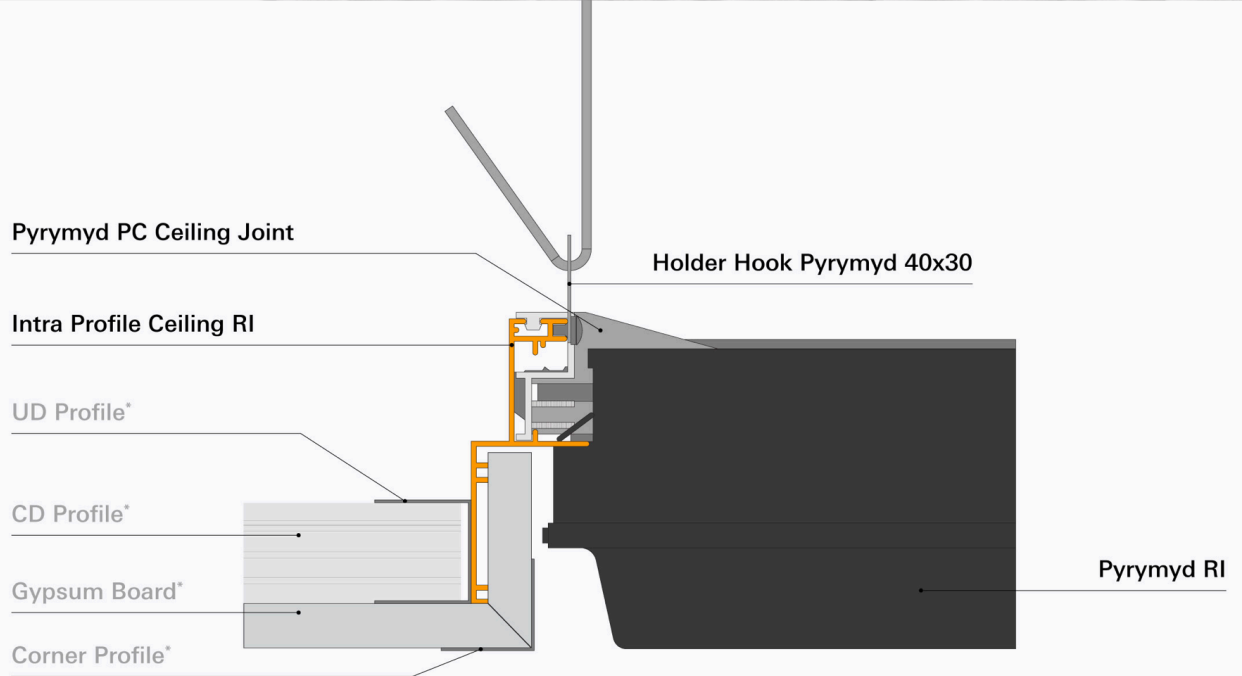

It's a luminaire. It's a ceiling.  
It improves the acoustics.

Great visual comfort in both LFO  
and DECO versions

Responsible material sourcing

MADE FROM  
**60%**  
recycled  
material

END OF LIFE  
**100%**  
recyclable

\*Standard parts (not provided by Intra lighting)

Steel Wire

Wire Regulator

Pyrymyd PC Ceiling Joint

Profile Pyrymyd Ceiling Suspension

Pyrymyd S

Visionz Of A Pyrymyd

visionz.ca 437-886-9837 projects@visionz.ca