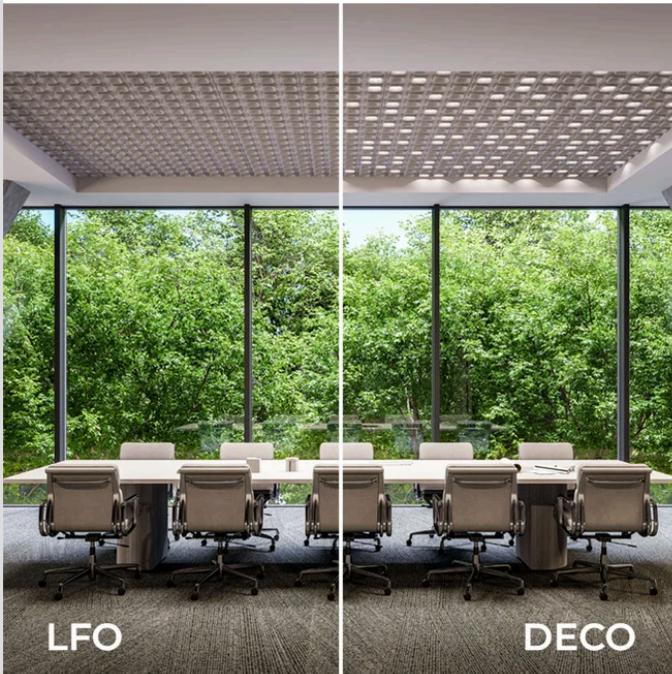

It's a luminaire. It's a ceiling.
It improves the acoustics.

Great visual comfort in both LFO
and DECO versions

Responsible material sourcing