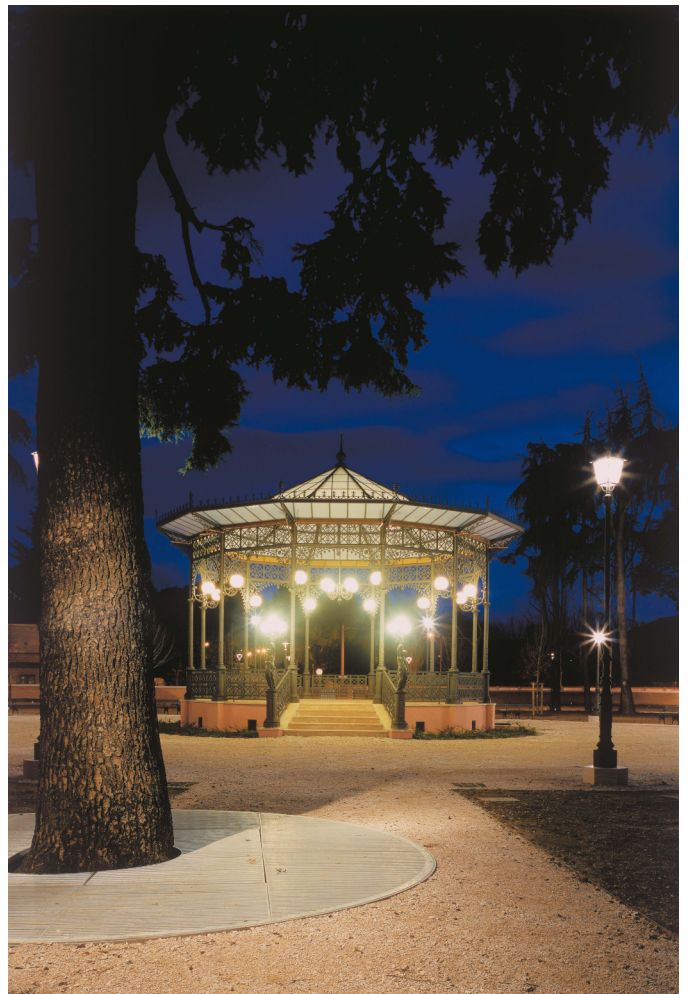

# LARGE GAZEBOS

The sleek structure of our large gazebos can mark an important location, a point of reference in the landscape. They are a traditional icon used to hold musical events and other activities for the community.

## SMALL GAZEBOS

The small gazebos are the perfect meeting and relaxing place, they sit beautifully in any context: wide open spaces, smaller and more reserved spots, squares or panoramic viewing points.

## PAVILIONS

The essential and graceful architectural style of our pavilions is ideal for accompanying those moments of relaxation in a boldly classical feel setting. The pavilion is made up of a colonnade in cast iron supported internally by steel cores. The roof is made with shaped reticular steel girders ready made to house drapes supplied on request. Standard colours are Neri grey, RAL 6005 green and RAL 9010 white; other colours are available on request.