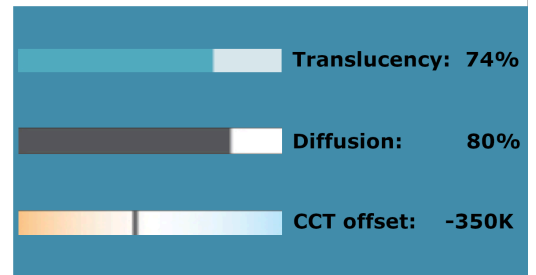

LumenTruss - Black Lens Series

LumenTruss Black Lens

Wisdom teaches us that it is from the darkness that light emerges. LumenTruss presents the BlackLens, which remains black as long as the light remains off. Don't they say that good design is invisible?

1000 And 5000 Series Black Lens

2200 And 2400 Series Black Lens

4000 Series Black Lens

8000 Series Black Lens

Black Edge To Edge Lens