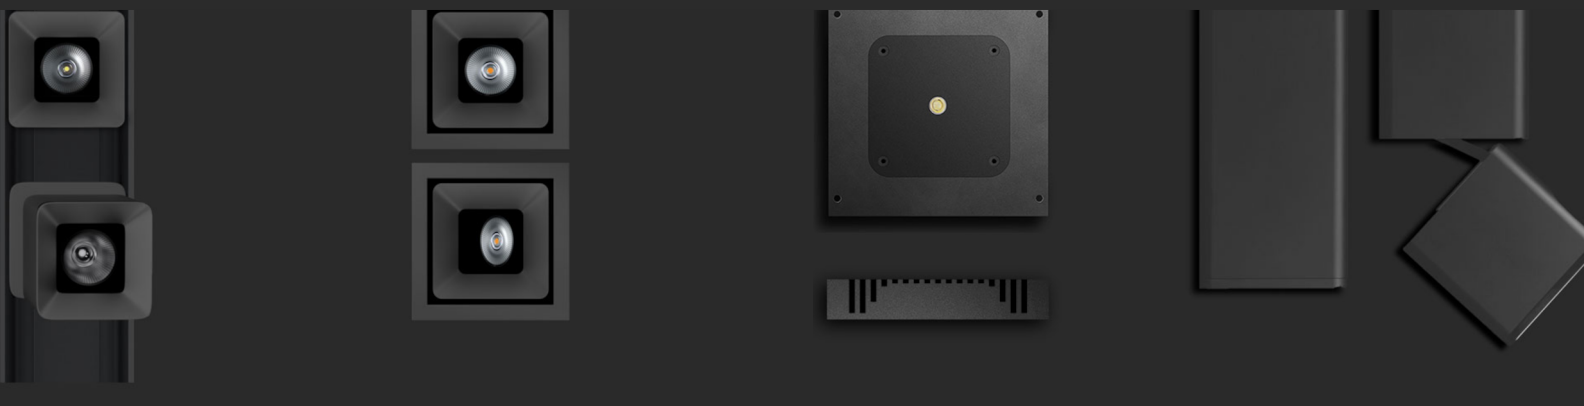

Apure Lighting

About Apure

Apure, based out of Germany, has designed sophisticated and specialized products that become the lighting solution for any individual space. In collaboration with Porsche Design Studio, Apure has developed and manufactured its Minus Lines that provide optimal light from the smallest of fixture.