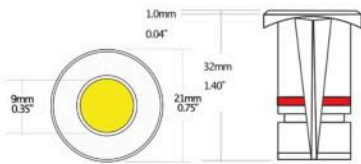

Bolt

Uni- Bi- Tri-Directional Grazing Marker

Tack

Miniscule Staked Landscape Light

Plook

PMMA Half-Shield Flood + Sapphire Crystal Lens

Pox

Miniscule Under-Railing Light