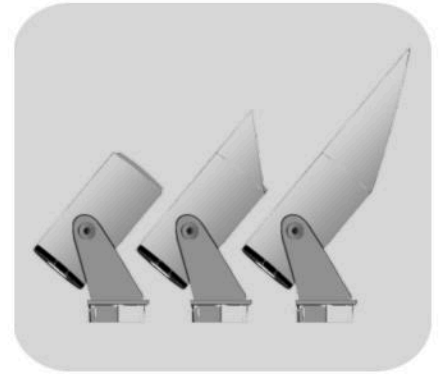

Product Flipbook

Mint

Recessed In-Grade Directional Marker. Drive-Over Rated.

Fleck

Micro-Miniscule Recessed Starlight With True, 30% Leaded Crystal

Limpet

World's Smallest Drive-over-rated Recessed / In-grade-bi-directional Marker

Bolt

Uni- Bi- Tri-Directional Grazing Marker

Tack

Miniscule Staked Landscape Light

Plook

PMMA Half-Shield Flood + Sapphire Crystal Lens

Pox

Miniscule Under-Railing Light