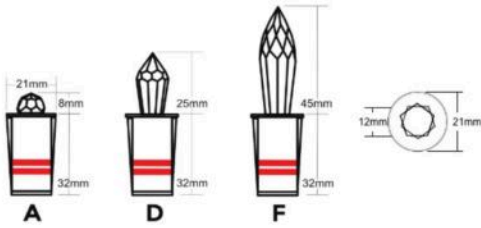

Product Flipbook

Mint

Recessed In-Grade Directional Marker. Drive-Over Rated.

Fleck

Micro-Miniscule Recessed Starlight With True, 30% Leaded Crystal

Limpet

World's Smallest Drive-over-rated Recessed / In-grade-bi-directional Marker

Bolt

Uni- Bi- Tri-Directional Grazing Marker

Tack

Miniscule Staked Landscape Light

Plook

PMMA Half-Shield Flood + Sapphire Crystal Lens

Pox

Miniscule Under-Railing Light