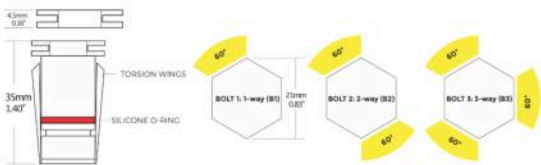

Product Flipbook

Mint

Recessed In-Grade Directional Marker. Drive-Over Rated.

Fleck

Micro-Miniscule Recessed Starlight With True, 30% Leaded Crystal

Limpet

World's Smallest Drive-over-rated Recessed / In-grade-bi-directional Marker

Bolt

Uni- Bi- Tri-Directional Grazing Marker

Tack

Miniscule Staked Landscape Light

Plook

PMMA Half-Shield Flood + Sapphire Crystal Lens

Pox

Miniscule Under-Railing Light