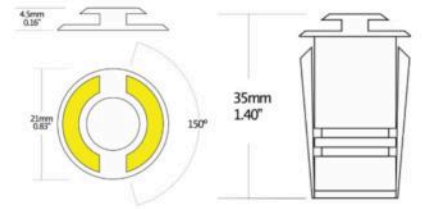

Product Flipbook

Mint

Recessed In-Grade Directional Marker. Drive-Over Rated.

Fleck

Micro-Miniscule Recessed Starlight With True, 30% Leaded Crystal

Limpet

World's Smallest Drive-over-rated Recessed / In-grade-bi-directional Marker