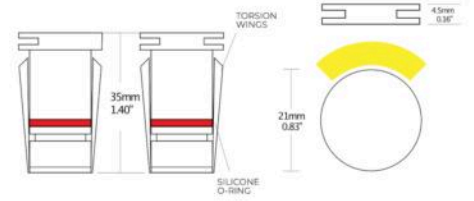

Product Flipbook

Mint

Recessed In-Grade Directional Marker. Drive-Over Rated.

Fleck

Micro-Miniscule Recessed Starlight With True, 30% Leaded Crystal

Limpet

World's Smallest Drive-over-rated Recessed / In-grade-bi-directional Marker