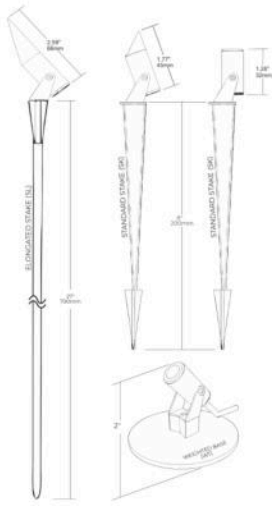

Product Flipbook

Mint

Recessed In-Grade Directional Marker. Drive-Over Rated.

Fleck

Micro-Miniscule Recessed Starlight With True, 30% Leaded Crystal

Limpet

World's Smallest Drive-over-rated Recessed / In-grade-bi-directional Marker

Bolt

Uni- Bi- Tri-Directional Grazing Marker

Tack

Miniscule Staked Landscape Light

Plook

PMMA Half-Shield Flood + Sapphire Crystal Lens

Pox

Miniscule Under-Railing Light

Pore

Metallic Cup Reflector + Sapphire Crystal Lens

Minimis Product Flipbook

visionz.ca 437-886-9837 projects@visionz.ca