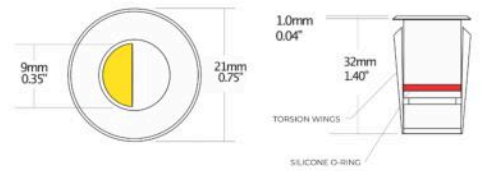

Product Flipbook

Mint

Recessed In-Grade Directional Marker. Drive-Over Rated.

Fleck

Micro-Miniscule Recessed Starlight With True, 30% Leaded Crystal

Limpet

World's Smallest Drive-over-rated Recessed / In-grade-bi-directional Marker

Bolt

Uni- Bi- Tri-Directional Grazing Marker

Tack

Miniscule Staked Landscape Light

Plook

PMMA Half-Shield Flood + Sapphire Crystal Lens

Pox

Miniscule Under-Railing Light