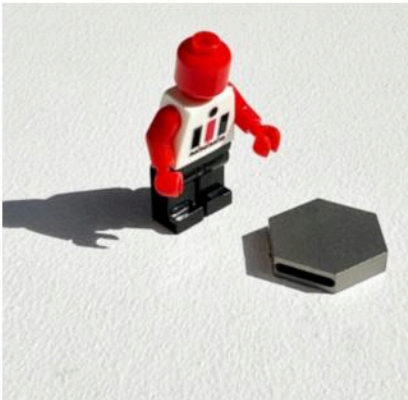

Product Flipbook

Mint

Recessed In-Grade Directional Marker. Drive-Over Rated.

Fleck

Micro-Miniscule Recessed Starlight With True, 30% Leaded Crystal

Limpet

World's Smallest Drive-over-rated Recessed / In-grade-bi-directional Marker

Bolt

Uni- Bi- Tri-Directional Grazing Marker

Tack

Miniscule Staked Landscape Light

Plook

PMMA Half-Shield Flood + Sapphire Crystal Lens

Pox

Miniscule Under-Railing Light