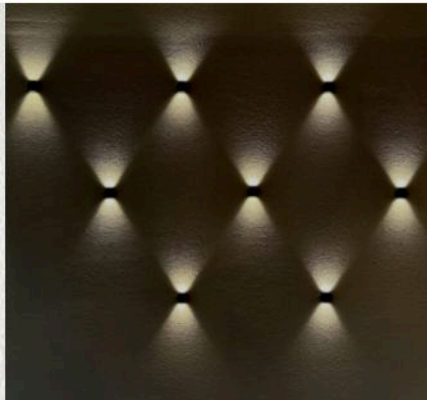

Product Flipbook

Mint

Recessed In-Grade Directional Marker. Drive-Over Rated.

Fleck

Micro-Miniscule Recessed Starlight With True, 30% Leaded Crystal

Limpet

World's Smallest Drive-over-rated Recessed / In-grade-bi-directional Marker

Bolt

Uni- Bi- Tri-Directional Grazing Marker

Tack

Miniscule Staked Landscape Light

Plook

PMMA Half-Shield Flood + Sapphire Crystal Lens

Pox

Miniscule Under-Railing Light