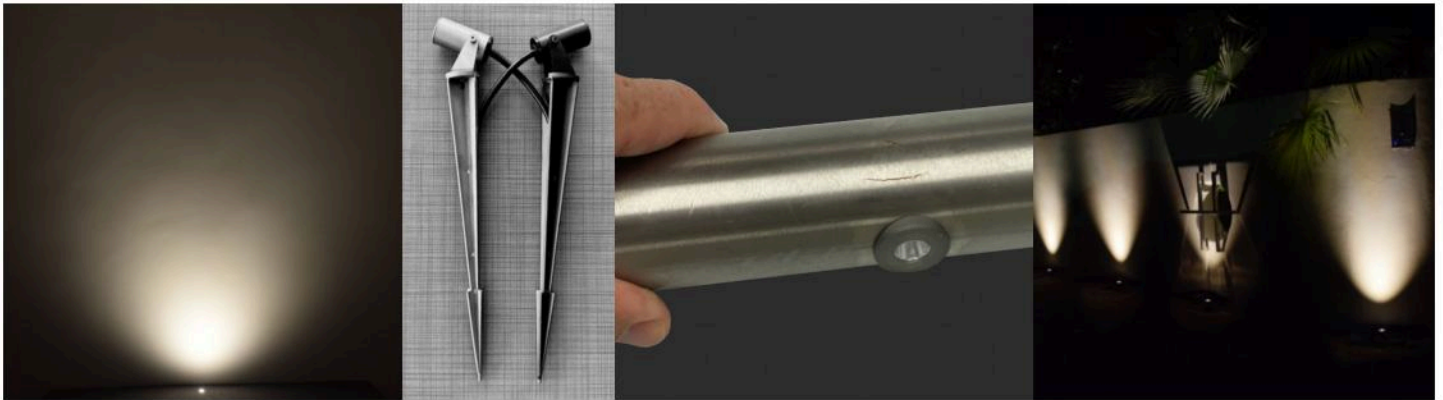

Bolt

Uni- Bi- Tri-Directional Grazing Marker

Tack

Miniscule Staked Landscape Light

Plook

PMMA Half-Shield Flood + Sapphire Crystal Lens

Pox

Miniscule Under-Railing Light