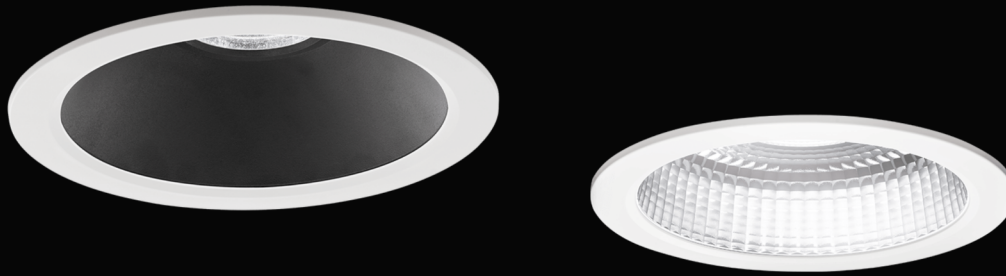

Nitor

The classic downlight has been fundamentally improved and overhauled. With uncompromising performance, maximum efficiency and with a wide variety of applications it has become an indispensable part of (almost) every project.

It's also a relamping opportunity, where energy consumption can be decreased by up to 70% and a fast payback time can be reached. Moreover, with the same diameter, the luminaire replacement is quick and clean, with no need for additional ceiling work.