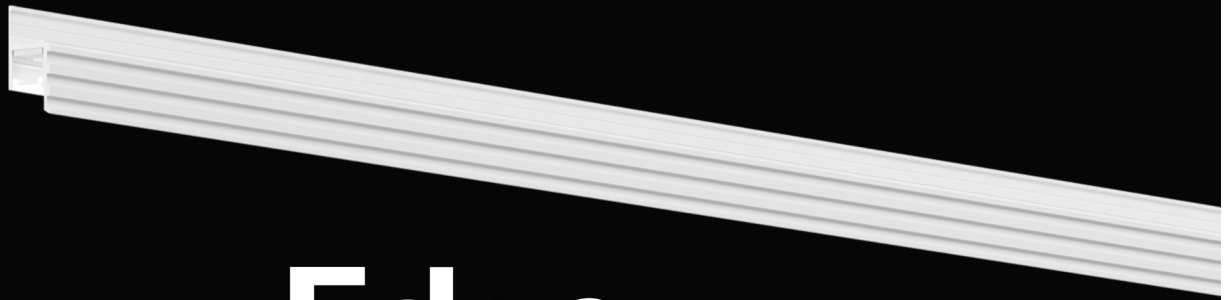

Futon Acoustic

Futon O

Futon Mirror

Issa

Issa is an opal tube that shines along the entire length. One diameter and a variety of sizes allow lots of creativity in compositions.

It brings a general illumination to big open spaces, staircases and halls, with a touch of elegance. Due to its smooth milky surface and important size it stands out like a decorative element also when off.

Issa S Horizontal

Issa S Vertical

Pipes Tube

Pipes Tube is meant to enhance the space. As a strong decorative element, it draws attention. Still, its form is simple enough to blend in with the surroundings.

Sword

Size matters. Sword is a powerful luminaire, appropriate for high ceilings or situations where you need a bigger size profile when defining a space. It offers a uniform general illumination that is simply efficient.

It's flexible and modular in its possibilities, available as a single luminaire or as a lighting system that allows different options.

Sword Line RV

Sword RV

Edge

Create graphics with light or soften your edges with a luminaire that offers a pure effect of light without really seeing the product. Edge can be discretely blended in your ceiling or wall, and at the same time provide uniform and controlled illumination. It comes in dimensions that fit your plaster ceiling like a glove and focuses attention just where it needs to be. It's a luminaire that brings you space to life.