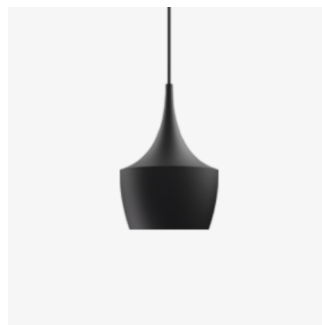

 **intra lighting**
Product Flipbook

 VISIONZ

Biba

Individual or in a matching composition, sophistication it's the look you are getting. Think about Biba if you're planning an elegant restaurant, minimalistic hotel lobby, Scandinavian inspired bar, urban retail or even your home dining room and let it suit your taste.

Combine shapes and colors in an endless fusion of possibilities, which will lead you from simple and sophisticated, to a luminaire that lets your ideas fly.

Biba Drop

Biba Edgy

Biba Slim

Zoe

Mix and match your favorite combination of five different shapes and trendy color range to create something that fits your wishes like a glove. Finest materials, green technologies, and sophisticated production reflect in top-notch design and give this decorative element a chance to create an ambient of your dreams.

Dawn boasts elegant details such as a single piece frame, delicate edge design and 100% clean interior, with no visible elements. It's a luminaire that pays attention to the details by turning a power cable to an eye-catching element and it's a perfect example of how to elevate a standard decorative product to a unique lighting experience.