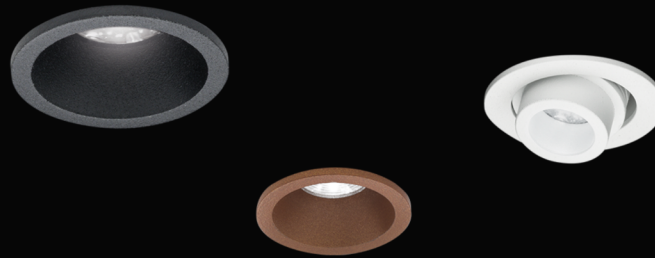

Flea

Flea, Atos and Fyo represent a low light level range that has many application possibilities, like a special atmosphere in wellness centers, accent on shelves, night illumination and many more.

They are small and this is precisely their biggest advantage.