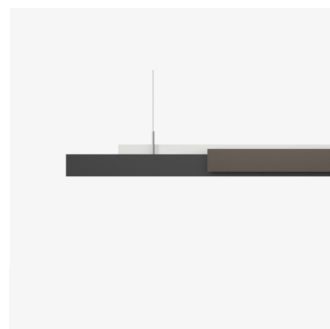

Mocca

Mocca is a luminaire that goes beyond black and white, presenting a simple design and a color accent that underlines everything Mocca stands for. It's 100% designers piece that can easily provide a high-quality illumination with a combination of direct and indirect light, which makes Mocca your next favourite companion.

It's perfect for offices or hotel receptions, not only because of its looks that can be easily incorporated into any interior but also because of its high visual comfort and low glare. Mocca doesn't need a flattering presentation. It's charming enough by itself.

Mocca S