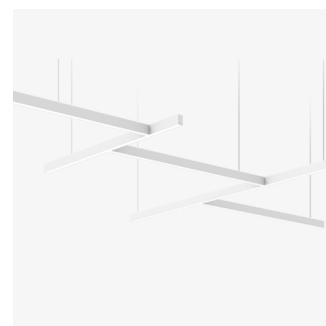

Random

Random is created to enhance the look of modern open ceilings, turning them into something dynamic! And it all starts with using straight lines and bringing them together into a composition that works best for open spaces that need a secondary ceiling.

This luminaire is a perfect fit for retail, modern offices and even hospitality environments, not only because of its distinctive look, but also because of high-quality general illumination that's an absolute must for every highly efficient environment. And when you get to know it, you will definitely agree that creating a secondary ceiling has never been so elegant.

Random SDI