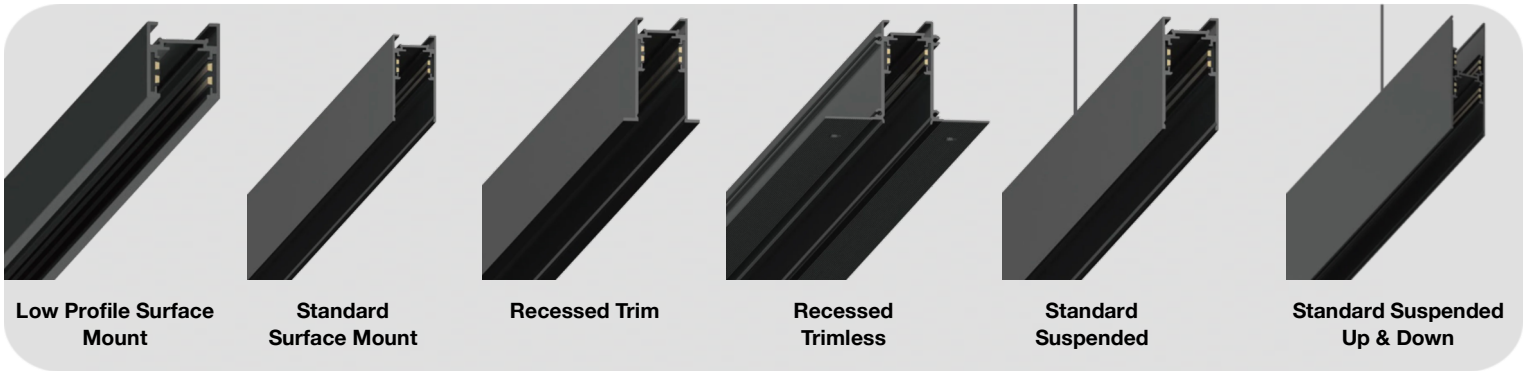

fotons
LIGHTING

Product Flipbook

VISIONZ

Description

A powerful and flexible system for all architectural spaces. Minimalist by design, the linear and accent light fixtures snap into the low voltage track providing precise, low glare lighting. The modules magnetically attach to the track and can be freely switched out without tools, giving lighting designers limitless possibilities. The system is perfect for hospitality, retail, residential, museum and gallery where furnitures move frequently.

Track Heads & Attachments

48V Zoomable Spotlight

- Single-circuit 48V systems provide fewer power feed points compared to other track systems

10W Zoomable Spotlight

- 20°~40° or 35°~60°

48V Spotlight

- Single-circuit 48V systems provide fewer power feed points compared to other track systems

- 3W/5W Spotlight

- 18°, 30° or 45°

48V Slim Track Spotlight

- Single-circuit 48V systems provide fewer power feed points compared to other track systems

- Up to 240W connected load per driver circuit-

- Fixture installation with dual push-button locking

- Seamless wall-to-ceiling mounting transition

- Tool-less attachment of modules

48V Zoomable Spotlight

- Single-circuit 48V systems provide fewer power feed points compared to other track systems

- Up to 240W connected load per driver circuit