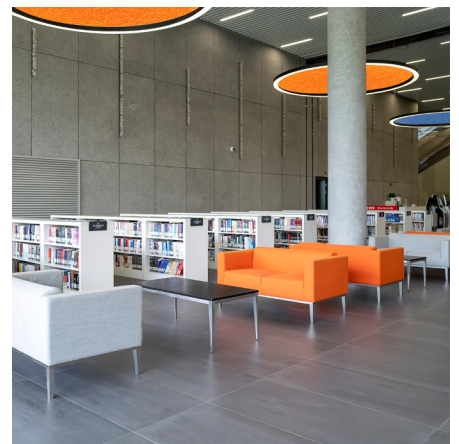

Architectural acoustic round fixtures deliver minimalistic and distinctive lines that are able to endorse any design of hospitality, retail ,and commercial space.

Louwer Cloud Acoustic

Eclipse Round (1.2-2.6ft) fixtures deliver minimalistic and distinctive lines that can endorse any design of hospitality, retail, and commercial space.

Eclipse Round

Architectural LED ring fixtures deliver minimalistic and distinctive lines that are able to endorse any design of hospitality, dealership & commercial space.

Acoustic Ring - Ring Direct