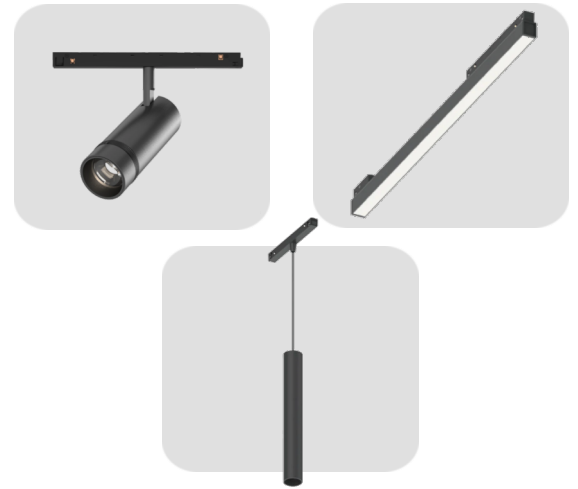

fotons
LIGHTING

Product Flipbook

VISIONZ

Description

A powerful and flexible system for all architectural spaces. Minimalist by design, the linear and accent light fixtures snap into the low voltage track providing precise, low glare lighting. The modules magnetically attach to the track and can be freely switched out without tools, giving lighting designers limitless possibilities. The system is perfect for hospitality, retail, residential, museum and gallery where furnitures move frequently.

Track Heads & Attachments

48V Zoomable Spotlight

- Single-circuit 48V systems provide fewer power feed points compared to other track systems

10W Zoomable Spotlight

- 20°~40° or 35°~60°

48V Spotlight

- Single-circuit 48V systems provide fewer power feed points compared to other track systems

- 3W/5W Spotlight

- 18°, 30° or 45°

48V Slim Track Spotlight

- Single-circuit 48V systems provide fewer power feed points compared to other track systems

- Up to 240W connected load per driver circuit-

- Fixture installation with dual push-button locking

Sleek Tubi

LED rectangle linear delivers minimalistic and distinctive lines that can endorse any design of hospitality, dealership, or commercial space.

Rectangle Linear

Donut luminaire, a versatile lighting solution, offers different sizes from 1.3ft to 5.8ft. It delivers 360-degree diffused illumination, creating an extremely clean aesthetic. Its modern and creative seamless form with gentle contours and a gentle glow can inspire and endorse any residential, hospitality, retail, and commercial design.