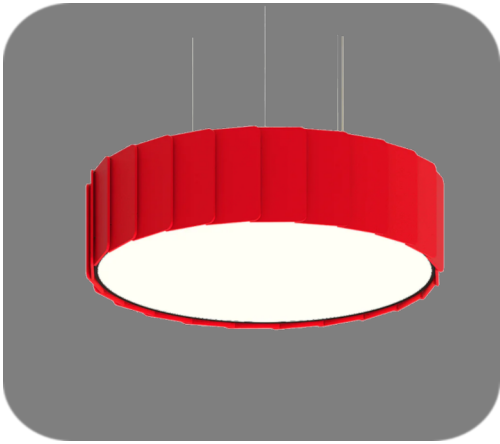

Architectural acoustic round fixtures deliver minimalistic and distinctive lines that are able to endorse any design of hospitality, retail ,and commercial space.

Louwer Cloud Acoustic