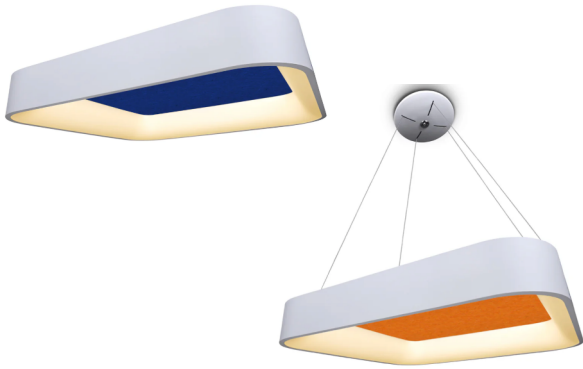

Eclipse Round (1.2-2.6ft) fixtures deliver minimalistic and distinctive lines that can endorse any design of hospitality, retail, and commercial space.

Eclipse Round

Architectural LED ring fixtures deliver minimalistic and distinctive lines that are able to endorse any design of hospitality, dealership & commercial space.

Acoustic Ring - Ring Direct

Eclipse Square fixtures deliver minimalistic and distinctive lines that can endorse any design of hospitality, retail, or commercial space.

Eclipse Square

LED Profile delivers distinctive lines that are able to endorse any design for residential and commercial spaces.