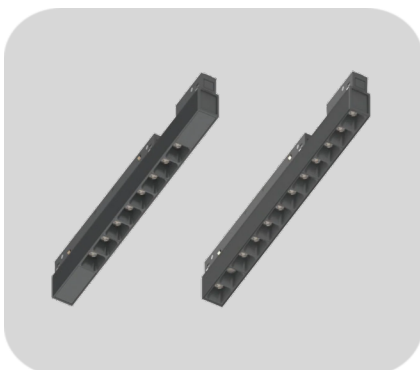

Track Heads & Attachments

48V Zoomable Spotlight

- Single-circuit 48V systems provide fewer power feed points compared to other track systems

10W Zoomable Spotlight

- 20°~40° or 35°~60°

48V Spotlight

- Single-circuit 48V systems provide fewer power feed points compared to other track systems

- 3W/5W Spotlight

- 18°, 30° or 45°

48V Slim Track Spotlight

- Single-circuit 48V systems provide fewer power feed points compared to other track systems

- Up to 240W connected load per driver circuit-

- Fixture installation with dual push-button locking

- Seamless wall-to-ceiling mounting transition

- Tool-less attachment of modules

48V Zoomable Spotlight

- Single-circuit 48V systems provide fewer power feed points compared to other track systems

- Up to 240W connected load per driver circuit

- Fixture installation with dual push-button locking

- Seamless wall-to-ceiling mounting transition

- Tool-less attachment of modules

48V Slim Track Pendant

- Single-circuit 48V systems provide fewer power feed points compared to other track systems