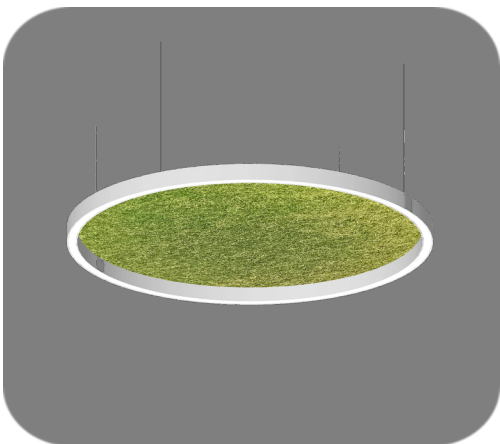

Eclipse Round (1.2-2.6ft) fixtures deliver minimalistic and distinctive lines that can endorse any design of hospitality, retail, and commercial space.

Eclipse Round

Architectural LED ring fixtures deliver minimalistic and distinctive lines that are able to endorse any design of hospitality, dealership & commercial space.

Sleek Tubi

LED rectangle linear delivers minimalistic and distinctive lines that can endorse any design of hospitality, dealership, or commercial space.

Rectangle Linear

Donut luminaire, a versatile lighting solution, offers different sizes from 1.3ft to 5.8ft. It delivers 360-degree diffused illumination, creating an extremely clean aesthetic. Its modern and creative seamless form with gentle contours and a gentle glow can inspire and endorse any residential, hospitality, retail, and commercial design.