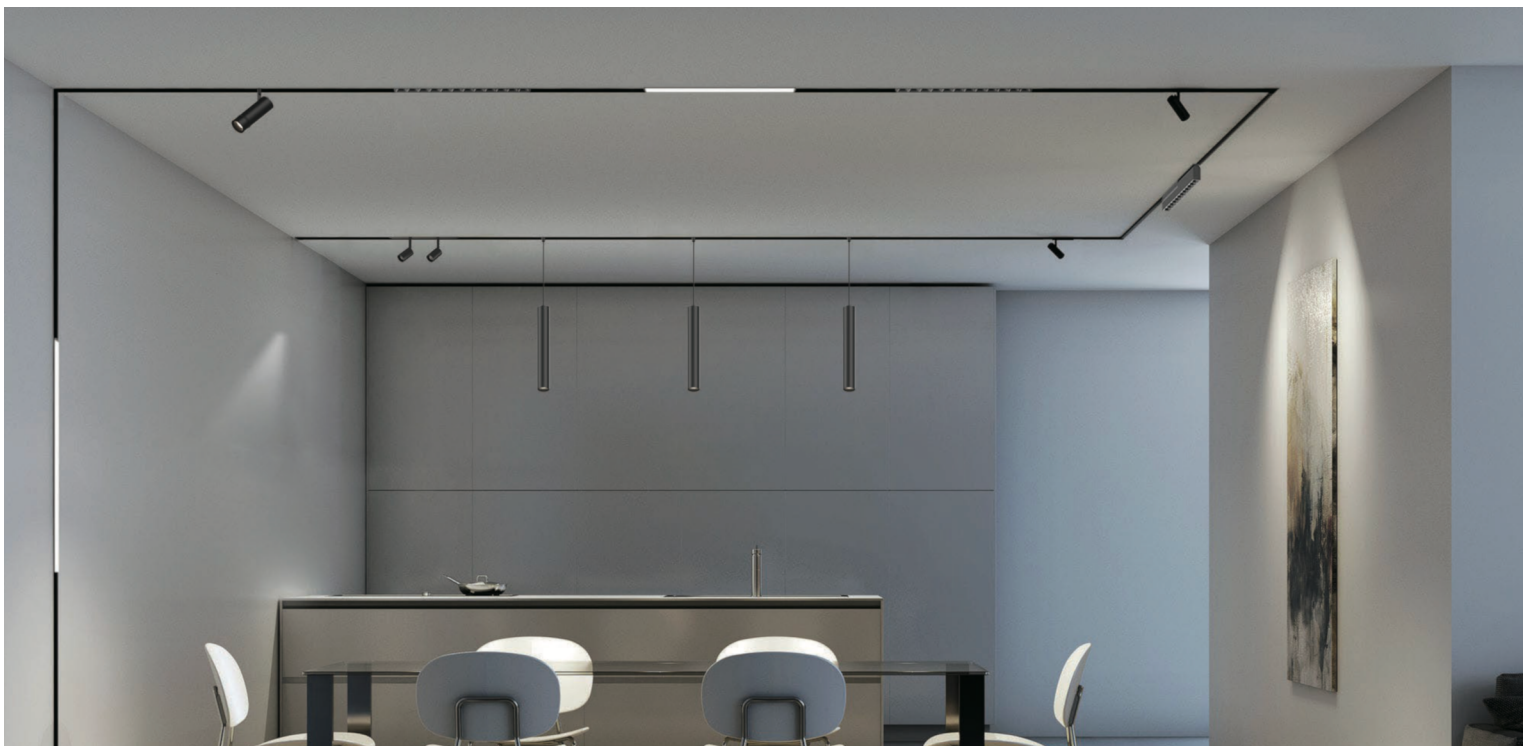

fotons
LIGHTING

Product Flipbook

VISIONZ

Description

A powerful and flexible system for all architectural spaces. Minimalist by design, the linear and accent light fixtures snap into the low voltage track providing precise, low glare lighting. The modules magnetically attach to the track and can be freely switched out without tools, giving lighting designers limitless possibilities. The system is perfect for hospitality, retail, residential, museum and gallery where furnitures move frequently.

Track Heads & Attachments

48V Zoomable Spotlight

- Single-circuit 48V systems provide fewer power feed points compared to other track systems

10W Zoomable Spotlight

- 20°~40° or 35°~60°

48V Spotlight

- Single-circuit 48V systems provide fewer power feed points compared to other track systems