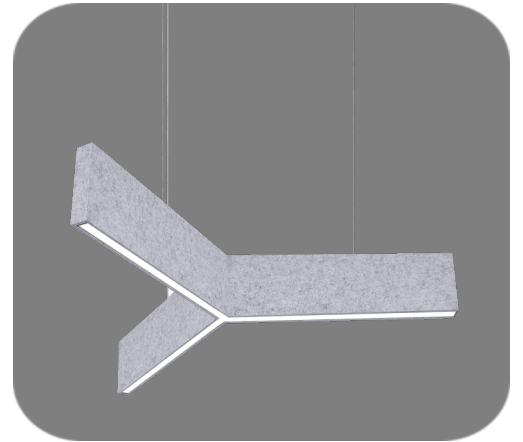

Eclipse Round (1.2-2.6ft) fixtures deliver minimalistic and distinctive lines that can endorse any design of hospitality, retail, and commercial space.

Eclipse Round

Architectural LED ring fixtures deliver minimalistic and distinctive lines that are able to endorse any design of hospitality, dealership & commercial space.

Sleek Tubi

LED rectangle linear delivers minimalistic and distinctive lines that can endorse any design of hospitality, dealership, or commercial space.

Rectangle Linear

Donut luminaire, a versatile lighting solution, offers different sizes from 1.3ft to 5.8ft. It delivers 360-degree diffused illumination, creating an extremely clean aesthetic. Its modern and creative seamless form with gentle contours and a gentle glow can inspire and endorse any residential, hospitality, retail, and commercial design.

Donut

Direct Downlight (2ft to 4ft) deliver minimalistic and distinctive lines that are able to endorse any design of hospitality, dealership and commercial space.

Splash

Round fixtures deliver minimalism and distinctiveness that are able to endorse any design of hospitality, dealership, and commercial space.

Whisper Soft

Architectural linear fixtures deliver minimalistic and distinctive lines that can endorse any design of hospitality, gym, or commercial space.

Yoyo Linear

Acoustic round fixtures deliver minimalistic and distinctive lines that are able to endorse any design of hospitality, retail, and commercial space.