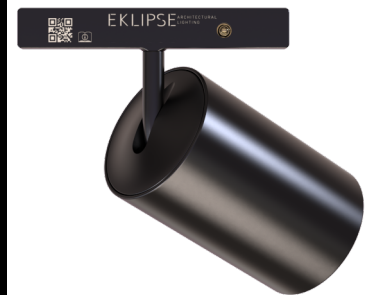

Pixis Five Lifeline

PIXIS™ FIVE LIFELINE creates accent illumination in residential, retails or museums environments and comes alone or together with the mini spot PIXIS™ LIFELINE or the miniature asymmetric linear MILI LIFELINE. Powerful and flexible, PIXIS™ FIVE LIFELINE simply connect and pivot anywhere along LIFELINE and can be repositioned unrestrictedly thereby creating and recreating personalized ambiances as you please.