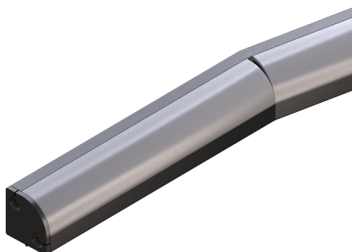

EKLIPSE

ARCHITECTURAL LIGHTING

Product Flipbook

Linear LED's

Horizon Mini

HORIZON MINI offers a wide range of optics to provide incomparable control of light. HORIZON MINI flexibility of installation with multiple mounting options available makes it a perfect answer for your needs in general lighting, highlighting, surface grazing, and many other applications.

Linear LED's

Nixe

NIXE linear LED luminaire is one of the smallest on the market, measuring only 3/8 inch – barely the width of a fountain pen. It integrates perfectly into its environment and its design, without any apparent trims or edges, makes it become almost invisible. This benefits aesthetic as well as functional values, keeping the surface even and diffusing light without interruption.

Streamline

FLOW COVE, specifically designed for cove lighting, offers multiple mounting options for an easy installation. Also available in flex model to fit curved walls.

Hard Rock Hollywood, FL

Photographer: Miami In Focus, Inc.
Lighting designer: Focus Lighting, New York, USA

Edge

EDGE is an adjustable linear luminaire primarily used for vaulted surfaces. Its distinctive pivoting mechanism was developed to improve lighting control in atypical environments. A simple movement allows you to align, by directing all light beams together, your light perfectly perpendicular to the floor.