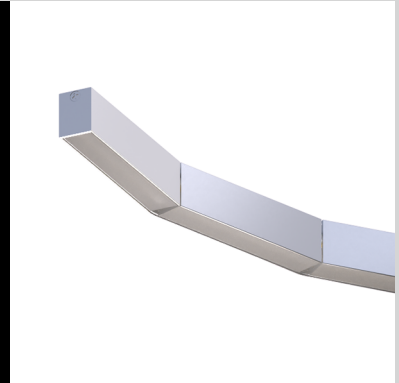

Linear LED's

Nixe

NIXE linear LED luminaire is one of the smallest on the market, measuring only 3/8 inch – barely the width of a fountain pen. It integrates perfectly into its environment and its design, without any apparent trims or edges, makes it become almost invisible. This benefits aesthetic as well as functional values, keeping the surface even and diffusing light without interruption.

Streamline

FLOW COVE, specifically designed for cove lighting, offers multiple mounting options for an easy installation. Also available in flex model to fit curved walls.

Hard Rock Hollywood, FL

Photographer: Miami In Focus, Inc.
Lighting designer: Focus Lighting, New York, USA

Gabriela Hearst Store, London, UK

Photographer: Nigel Young
Architect: Foster + Partners, London, UK

2020 - London Design Award - Gold - Interior Retail

Adujustable Linear LED

N

HORIZON MINI offers a wide range of optics to provide incomparable control of light. HORIZON MINI flexibility of installation with multiple mounting options available makes it a perfect answer for your needs in general lighting, highlighting, surface grazing, and many other applications.

Edge

EDGE is an adjustable linear luminaire primarily used for vaulted surfaces. Its distinctive pivoting mechanism was developed to improve lighting control in atypical environments. A simple movement allows you to align, by directing all light beams together, your light perfectly perpendicular to the floor.