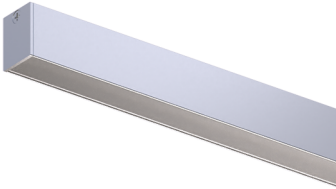

EKLIPSE

ARCHITECTURAL LIGHTING

Product Flipbook

Linear LED's

Horizon Mini

HORIZON MINI offers a wide range of optics to provide incomparable control of light. HORIZON MINI flexibility of installation with multiple mounting options available makes it a perfect answer for your needs in general lighting, highlighting, surface grazing, and many other applications.

Streamline

STREAMLINE offers a Wide range of optics to provide incomparable control of light, reaching up to 20 feet long throw with narrow optics, perfect for wall-washing large canvas, and available in 2 dedicated light distributions to meet your specific needs.

Linear LED's

Nixe

NIXE linear LED luminaire is one of the smallest on the market, measuring only 3/8 inch – barely the width of a fountain pen. It integrates perfectly into its environment and its design, without any apparent trims or edges, makes it become almost invisible. This benefits aesthetic as well as functional values, keeping the surface even and diffusing light without interruption.

Edge

EDGE is an adjustable linear luminaire primarily used for vaulted surfaces. Its distinctive pivoting mechanism was developed to improve lighting control in atypical environments. A simple movement allows you to align, by directing all light beams together, your light perfectly perpendicular to the floor.